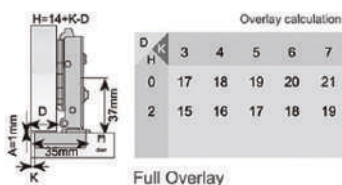

Open degree: 95 degree
Height of hinge cup: 14
Diameter of Hinge cup: 22
Recommended door thickness:
19-32 mm

Product Code	Item Description	Size (in cranks)	Finish	UOM	Price (In Rs)	HSN Code	GST Tax Rate
4450	Thick Door Hydraulic Hinge 32mm	0	SS	Per Pair	499.00	83021090	18%
6805	Thick Door Hydraulic Hinge 32mm	8	SS	Per Pair	509.00	83021090	18%
4329	Thick Door Hydraulic Hinge 32mm	15	SS	Per Pair	519.00	83021090	18%