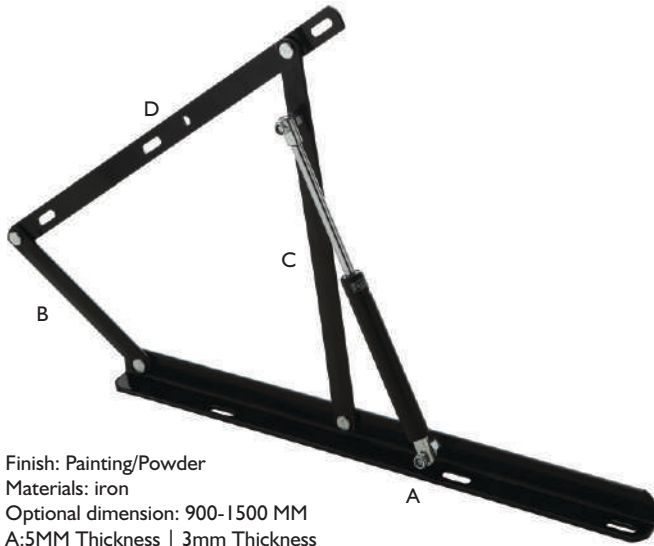

Bed Fittings

Super Heavy Duty Bed Lift Mechanism

Product Code	Item Description	Size	UOM	Price (In Rs)	HSN Code	GST Tax Rate

Bed fitting mechanism **with** Gas Spring (90Kg)

15449	Bed fitting lift mechanism	length 1500mm	Per Set	3599.00	83024200	18%
15450	Bed fitting lift mechanism	length 1200mm	Per Set	3599.00	83024200	18%

5 mm Heavy bed fitting mechanism **without** Gas Spring

Code	Item Description	Size	UOM	Price (In Rs)	HSN Code	GST
14232	Bed fitting lift mechanism	length 1500mm	Per Set	3299.00	83024200	18%
14233	Bed fitting lift mechanism	length 1200mm	Per Set	3249.00	83024200	18%
14234	Bed fitting lift mechanism	length 900mm	Per Set	3199.00	83024200	18%

16" Gas Spring Only

Code	Item Description	Size	UOM	Price (In Rs)	HSN Code	GST
14235	Gas Spring 750N	75 Kg	Per 2 Pc	969.00	83024200	18%
14236	Gas Spring 1000N	100 Kg	Per 2 Pc	969.00	83024200	18%
14237	Gas Spring 1250N	125 Kg	Per 2 Pc	969.00	83024200	18%
14238	Gas Spring 1500N	150 Kg	Per 2 Pc	969.00	83024200	18%
14239	Gas Spring 2000N	200 Kg	Per 2 Pc	1999.00	83024200	18%
14240	Gas Spring 2500N	250 Kg	Per 2 Pc	1999.00	83024200	18%

Bed Joint

Code	Item	UOM	Price (In Rs)	HSN Code	GST
14201		Per Set	209.00	83024200	18%