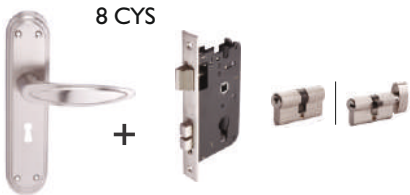

RENO

Item Description	UOM	FSS	ATQ
		Code 6221	4781
60 mm S1 - One Side Key and Knob	Per Set	Price 4509	4579
		Code 4199	5708
8" Lever Cut Lock KY	Per Set	Price 3089	3159
		Code 4862	5214
Bathroom Lock PKY	Per Set	Price 2969	3029
		Code 3517	9042
60 mm S1 - One Side Key and Knob	Per Set	Price 4939	5009
		Code 6504	4799
8" Lever Cut Lock KY	Per Set	Price 3329	3389
		Code 8173	3961
Bathroom Lock PKY	Per Set	Price 3209	3279
		Code 8956	8950
60 mm S1 - One Side Key and Knob	Per Set	Price 4699	4759
		Code 3452	6238
8" Lever Cut Lock KY	Per Set	Price 3209	3279
		Code 9043	4258
Bathroom Lock PKY	Per Set	Price 3089	3159
		Code 5403	5385
60 mm S1 - One Side Key and Knob	Per Set	Price 4329	4399
		Code 5092	7805
8" Lever Cut Lock KY	Per Set	Price 2969	3039
		Code 7081	6891
Bathroom Lock PKY	Per Set	Price 2849	2909