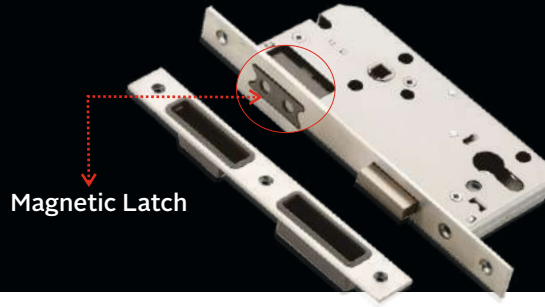

IRIS SERIES MORTISE LOCKS & CYLINDER

Inner Pack & Master Pack : 1 / 20

ML 26

Magnetic Sash Lock
Backset : 50mm X 85 mm
13441
2499.00/-

Magnetic Latch

ML 27

Double Hook Lock
Backset : 40mm

Code	Finish	Price (In Rs) Per Pc
13440	SS	1699.00
	SL	
	ATQ	

ML 20

Cross Key 4 Bolt Deadlock
Backset : 50mm

Code	Finish	Price (In Rs) Per Pc
7884	SS	1499.00
4306	ATQ	1599.00

ML11

KY Eco Lock
Backset : 45mm

Code	Finish	Price (In Rs) Per Pc
6117	SS	799.00
3548	ATQ	869.00

ML 28

Sliding Door Lock with
Inserted Handle
Backset : 55 mm

Code	Finish	Price (In Rs) Per Pc
13439	SS	3599.00

ML 30

Premium Deadlock
with Escutcheons
Backset : 55mm

Code	Finish	Price (In Rs) Per Pc
IPSF1005237	SS	599.00

ML09

Passage CY Lock
Backset : 45mm

Code	Finish	Price (In Rs) Per Pc
6690	SS	1239.00
8801	ATQ	1279.00

ML 04

CY Emergency Lock
Backset : 55mm

Code	Finish	Price (In Rs) Per Pc
3934	SS	1999.00
3266	ATQ	2099.00