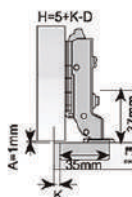

Overlay calculation

D	H	3	4	5	6	7
0	8	9	10	11	12	
2	6	7	8	9	10	

Half Overlay