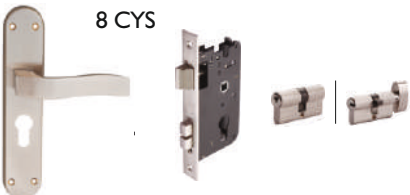

BRASS MORTISE COMBO LOCKSETS

ALIYA

CINDRELLA

LISA

RENO

Item Description	UOM	FSS	ATQ
		Code 6221	4781
60 mm S1 - One Side Key and Knob	Per Set	Price 4509	4579
		Code 4199	5708
8" Lever Cut Lock KY	Per Set	Price 3089	3159
		Code 4862	5214
Bathroom Lock PKY	Per Set	Price 2969	3029
		Code 3517	9042
60 mm S1 - One Side Key and Knob	Per Set	Price 4939	5009
		Code 6504	4799
8" Lever Cut Lock KY	Per Set	Price 3329	3389
		Code 8173	3961
Bathroom Lock PKY	Per Set	Price 3209	3279
		Code 8956	8950
60 mm S1 - One Side Key and Knob	Per Set	Price 4699	4759
		Code 3452	6238
8" Lever Cut Lock KY	Per Set	Price 3209	3279
		Code 9043	4258
Bathroom Lock PKY	Per Set	Price 3089	3159
		Code 5403	5385
60 mm S1 - One Side Key and Knob	Per Set	Price 4329	4399
		Code 5092	7805
8" Lever Cut Lock KY	Per Set	Price 2969	3039
		Code 7081	6891
Bathroom Lock PKY	Per Set	Price 2849	2909

Aliya

Material: Brass
Finishes: FSS, ATQ, SG, GP, SL
Profiles: On Plate