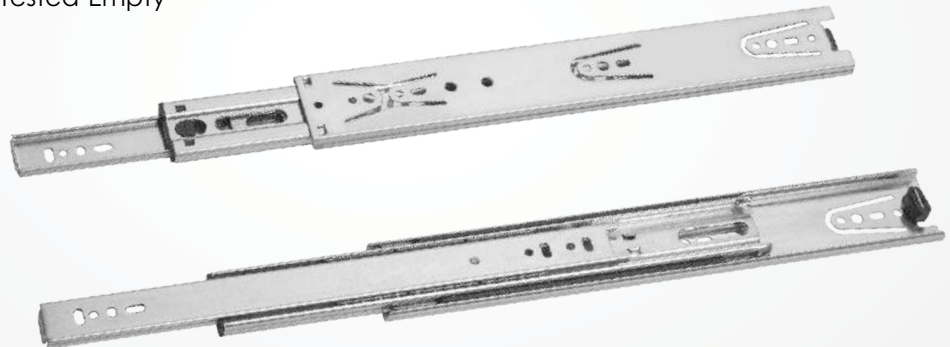

## ANTI RUST – BALL BEARING SLIDER

- 4 Ball Mechanism for Better Performance
- BIFMA / ANSI Approved
- European Anti-Rust Coating
- 96 Hrs. + Salt Spray Tested
- 45,000+ Cycles Tested Full Load 45kg
- 200,000+ Cycles Tested Empty