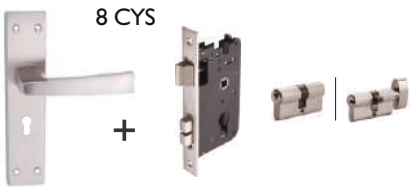

BRASS MORTISE COMBO LOCKSETS

ALIYA