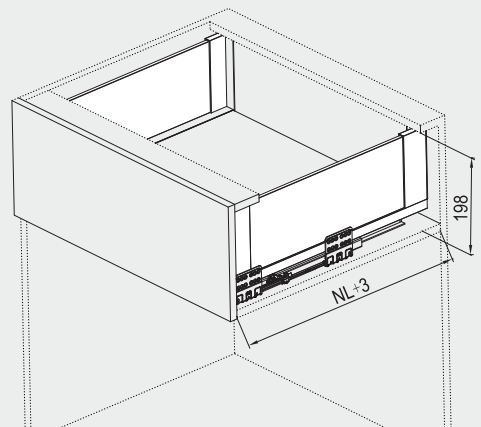

Tandem Box

Product	Product Code	Item Description	Size (Inch)	Finish	UOM	Price (In Rs)	HSN Code	GST Tax Rate

D Series (With Glass Gallery)

		Lower							
		13972	Tandem box glass gallery	18	Iron Gray	Per Set	4429.00	83024200	18%
		13973	Tandem box glass gallery	20	Iron Gray	Per Set	4539.00	83024200	18%
		Middle							
		13974	Tandem box glass gallery	18	Iron Gray	Per Set	5559.00	83024200	18%
		13975	Tandem box glass gallery	20	Iron Gray	Per Set	5679.00	83024200	18%
		High							
		13976	Tandem box glass gallery	18	Iron Gray	Per Set	6699.00	83024200	18%
		13977	Tandem box glass gallery	20	Iron Gray	Per Set	6799.00	83024200	18%