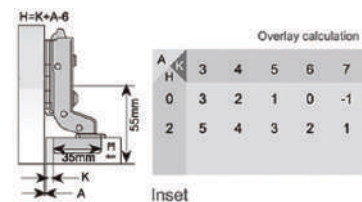

Open degree: 95 degree
Height of hinge cup: 14
Diameter of Hinge cup: 22
Recommended door thickness:
19-32 mm

Product Code	Item Description	Size (in cranks)	Finish	UOM	Price (In Rs)	HSN Code	GST Tax Rate
4450	Thick Door Hydraulic Hinge 32mm	0	SS	Per Pair	499.00	83021090	18%
6805	Thick Door Hydraulic Hinge 32mm	8	SS	Per Pair	509.00	83021090	18%
4329	Thick Door Hydraulic Hinge 32mm	15	SS	Per Pair	519.00	83021090	18%