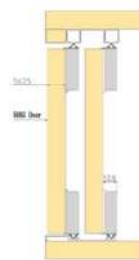

Concealed Version
Thickness of door: 16-32mm

Overlap Version
Thickness of door: 16-20mm