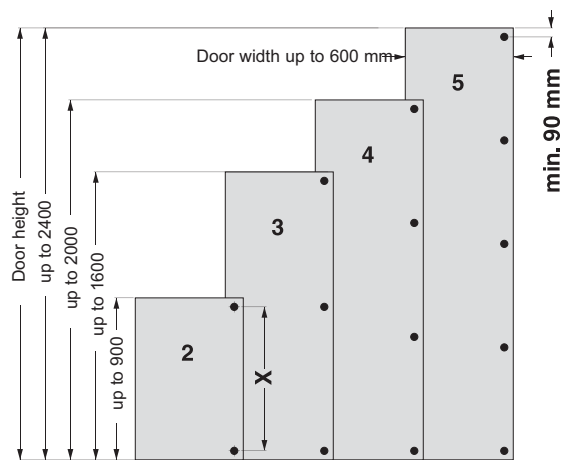

Number of hinges per door:

Door width, height and weight as well as the material quality of the door are decisive factors in determining the number of hinges required. The factors encountered in practice differ widely from case to case. For this reason, the number of hinges specified in the diagram must be understood as a guide only. If in doubt, it is recommended to carry out a trial door mounting.

For reasons of stability, the distance between the hinges must always be made as large as possible.

X = hinge spacing

(Guide values for 19 mm chipboard panels in a density of 130 kg/m