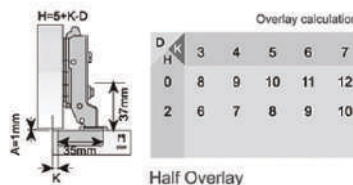

Open degree: 95 degree
Height of hinge cup: 14
Diameter of Hinge cup: 22
Recommended door thickness:
19-32 mm

Product Code	Item Description	Size (in cranks)	Finish	UOM	Price (In Rs)	HSN Code	GST Tax Rate
4450	Thick Door Hydraulic Hinge 32mm	0	SS	Per Pair	499.00	83021090	18%
6805	Thick Door Hydraulic Hinge 32mm	8	SS	Per Pair	509.00	83021090	18%
4329	Thick Door Hydraulic Hinge 32mm	15	SS	Per Pair	519.00	83021090	18%