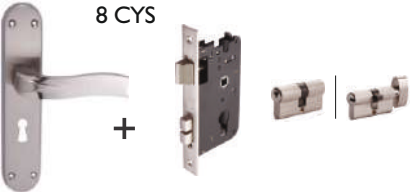

BRASS MORTISE COMBO LOCKSETS

ALIYA

CINDRELLA

LISA

RENO

Item Description	UOM	FSS	ATQ
		Code 6221	4781
60 mm S1 - One Side Key and Knob	Per Set	Price 4509	4579
		Code 4199	5708
8" Lever Cut Lock KY	Per Set	Price 3089	3159
		Code 4862	5214
Bathroom Lock PKY	Per Set	Price 2969	3029
		Code 3517	9042
60 mm S1 - One Side Key and Knob	Per Set	Price 4939	5009
		Code 6504	4799
8" Lever Cut Lock KY	Per Set	Price 3329	3389
		Code 8173	3961
Bathroom Lock PKY	Per Set	Price 3209	3279
		Code 8956	8950
60 mm S1 - One Side Key and Knob	Per Set	Price 4699	4759
		Code 3452	6238
8" Lever Cut Lock KY	Per Set	Price 3209	3279
		Code 9043	4258
Bathroom Lock PKY	Per Set	Price 3089	3159
		Code 5403	5385
60 mm S1 - One Side Key and Knob	Per Set	Price 4329	4399
		Code 5092	7805
8" Lever Cut Lock KY	Per Set	Price 2969	3039
		Code 7081	6891
Bathroom Lock PKY	Per Set	Price 2849	2909

Aliya

Material: Brass
Finishes: FSS, ATQ, SG, GP, SL
Profiles: On Plate