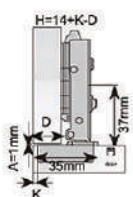

Overlay calculation

D	H	3	4	5	6	7
0	17	18	19	20	21	
2	15	16	17	18	19	

Full Overlay