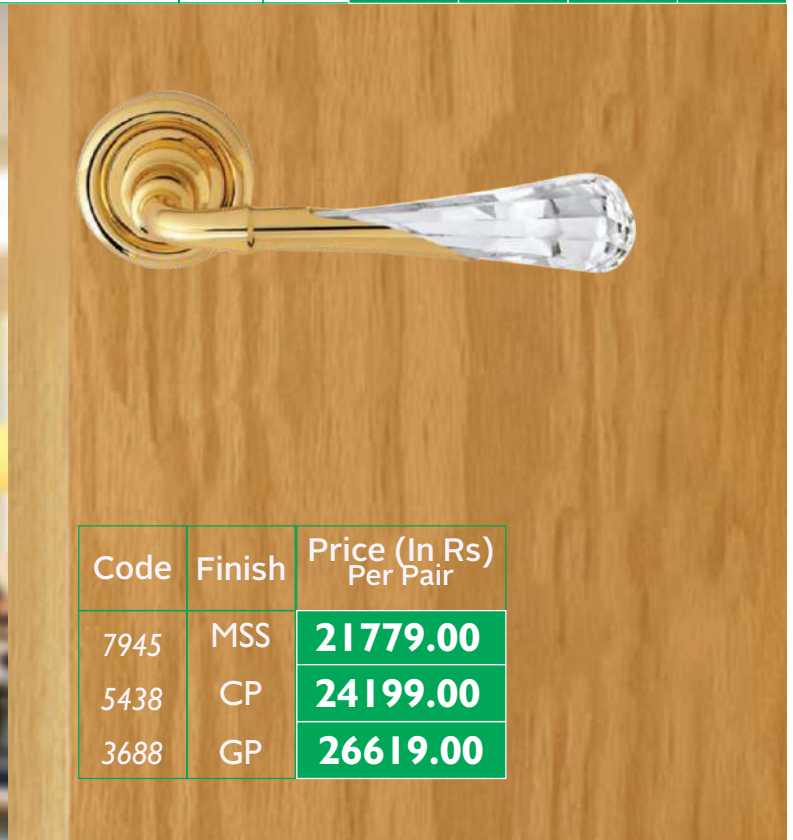

Code	Finish	Price (In Rs) Per Pair
7945	MSS	21779.00
5438	CP	24199.00
3688	GP	26619.00