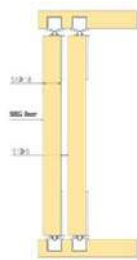

Assemble

Concealed Version
Thickness of door: 16-32mm