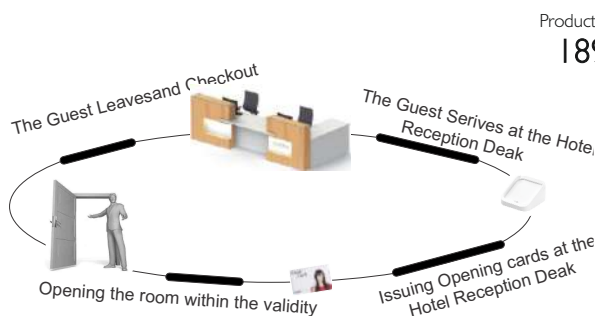

Two main function of electronic locks:
Diagram 1: Function of time setting open

Product Code
1897

Software

34,999 MRP.