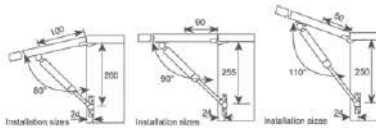

Note: Please select the appropriate type and the weigh of the door according to the table,so that achieve the best performance.