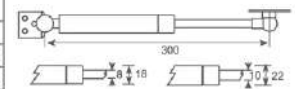

Gas Spring

Product Type	80°				90°				110°			
	300	400	500	600	300	400	500	600	300	400	500	600
80N	<2.6	<2.2	<1.7	<1.3	<2.4	<2.0	<1.6	<1.2	<2.1	<1.7	<1.4	<1.0
100N	<3.3	<2.7	<2.2	<1.6	<3	<2.5	<2.0	<1.5	<2.6	<2.2	<1.7	<1.3
120N	<4	<3.3	<2.6	<2	<3.6	<3.0	<2.4	<1.8	<3.2	<2.6	<2.1	<1.6

Note: Please select the appropriate type and the weigh of the door according to the table,so that achieve the best performance.

Material: Iron+Plastic damping or Copper + Plastic damping
Finish: Silver grey
Available for: Up-turning wooden door and aluminum-frame door
Function: Supporting cabinet doors
Features: The length of Pneumatic Stay—6" 8" 10" 12" 14" 16" 18" 20" 24" 30"
The dimensions of pipe: 18x1.2/22x1.5mm;The dia.of rod: 8/10mm
International advanced spray-paint technology
Weight-lifting is 200N-1500N
High density zinc alloy cast part
Different pneumatic can be ordered for different weight of door panel

Product	Product Code	Item Description	Size/weight	Finish	UOM	Price (In Rs)	HSN Code	GST Tax Rate
Soft Close Gas Spring								
Soft close Gas Spring	14360	Soft close Gas Spring	10-15 Kg	white	Per Pc	249.00	83024200	18%
Gas Spring 250x15*6mm								
Gas Spring	13330	50N	5Kg	White	Per Pc	169.00	83024200	18%
	13331	100N	10Kg	White	Per Pc	169.00	83024200	18%
	13332	150N	15Kg	White	Per Pc	169.00	83024200	18%
	13333	200N	20Kg	White	Per Pc	189.00	83024200	18%
	13334	250N	25Kg	White	Per Pc	219.00	83024200	18%