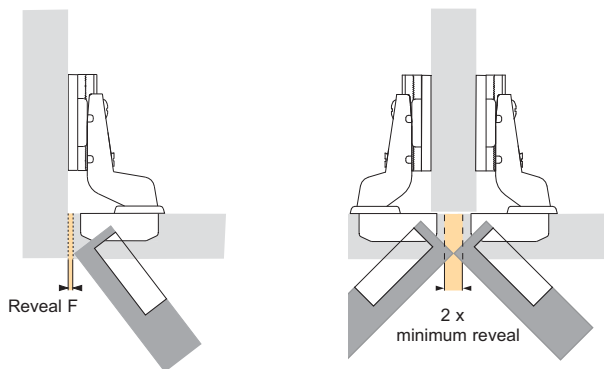

Auto Hinge

Slide-on hinge

SlideOn

Technical information

Mounting options:

There are three basic mounting options.

Full overlay:

This is where the door is positioned in front of the cabinet side panel, with only a small gap remaining at the side to provide the space necessary for the door to open reliably.

Half overlay:

This is where two doors are positioned in front of a cabinet centre panel, with the required overall reveal between them. In other words, each door has a reduced overlay. Cranked hinges are used.

Inset:

This is where the door is positioned inside the cabinet, i.e. next to the cabinet side panel. Here too, a gap is needed so that the door can open reliably. Highly cranked hinges are used here.

Minimum door reveal:

The minimum reveal, also known as door clearance or minimum clearance, is the space required at the side for opening a door.

The amount of door clearance depends on cup distance C, door thickness and the type of hinge selected. Radii on the door edges reduce the minimum clearance.

The required minimum reveal is shown in the table for the respective hinge types.

For half-overlay applications, the total reveal selected between the doors must be at least twice the door clearance. Both doors can then be opened at the same time.

Cup distance C:

Cup distance C is the distance between door edge and the edge of the cup drilling. Resulting from the type of door movement, the maximum cup distance depends on the specific hinge type. The greater the distance selected for cup distance C, the smaller door clearance will be, i.e. the minimum reveal required.

Door overlay:

Door overlay, or overlay A, is the distance by which the door extends beyond the cabinet side.

Reveal F: