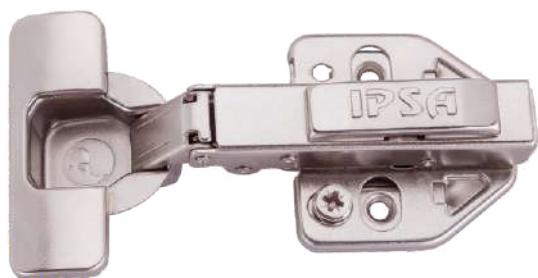

Z Series Soft Close 3D

Soft Close Hinge (3 D Series)
Soft Close Hydraulic Hinges
for 19-24 mm Door Thickness

(Accessories)

Open degree: 120°

Height of hinge cup:

Diameter of Hinge cup: 35 mm

Recommended door thickness
19-24mm

Product Code	Item Description	Size (in cranks)	Finish	UOM	Price (In Rs)	HSN Code	GST Tax Rate
6111	3D Hydraulic Hinges	0	SS	Per Pc	199.00	83021090	18%
7784	3D Hydraulic Hinges	8	SS	Per Pc	202.00	83021090	18%
3713	3D Hydraulic Hinges	15	SS	Per Pc	205.00	83021090	18%