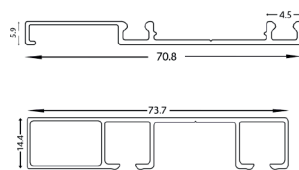

SL60 TRACK

Track for Slider Roller
(12 Feet, 8 Feet)