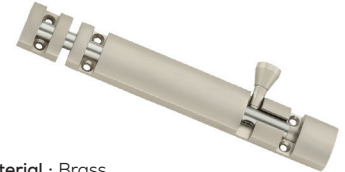

BRASS PREMIUM PRIME TOWERBOLTS

Material : Brass
Size : 4", 6", 8", 10", 12", 15", 18", 24", 30"
Finish : FSS, MSS, ATQ, MAB, GP