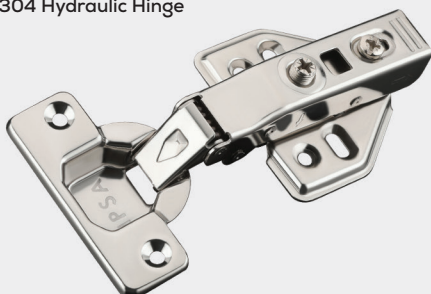

S SERIES SS SOFT CLOSE CABINET HINGE

SS202 | SS304 Hydraulic Hinge

Finish : SS   Height of Hinge Cup : 11.5mm
Size : 0, 8, 15 Crank   Diameter of Hinge Cup : 35mm
Open Degree : 110°   Recommended Door Thickness : 14-21mm