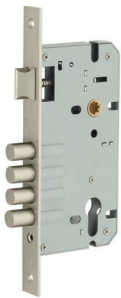

ML 25

4 BOLT CY HEAVY DUTY LOCK
Backset : 85 x 60mm
Finish : SS, ATQ, MRG,
RG, Black