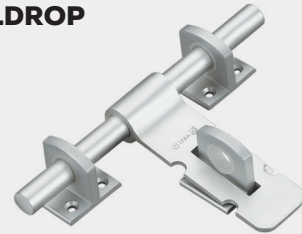

ALDROPS

ALUMINIUM ALDROP

Material : Aluminium
Finish : Matt, Bright, SS, Champ, Gold
Size : 8", 10", 12"