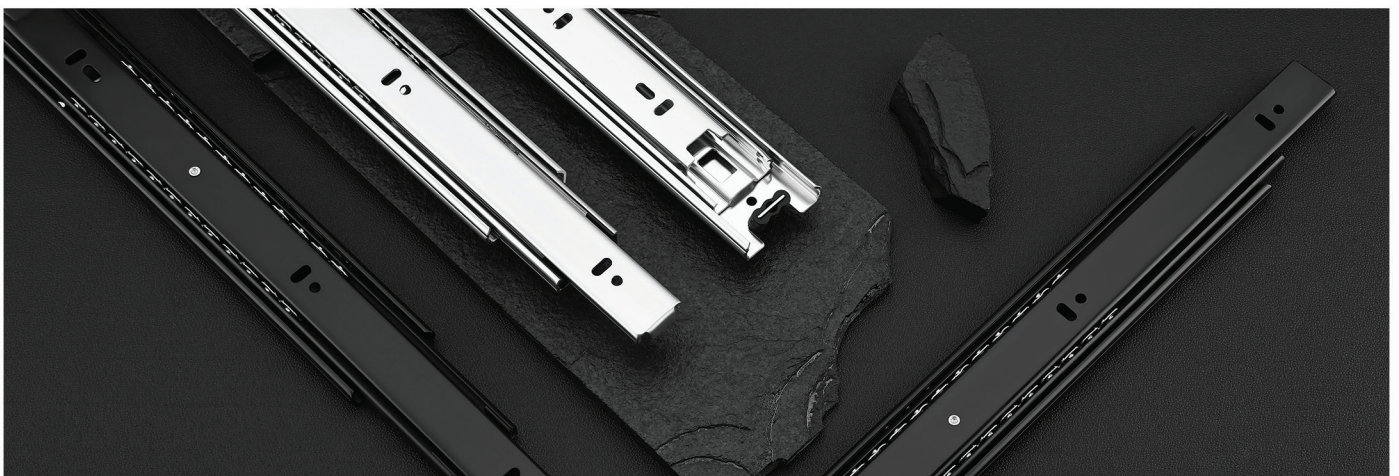

Finish : SS
Size : 12", 14", 16", 18", 20", 22"