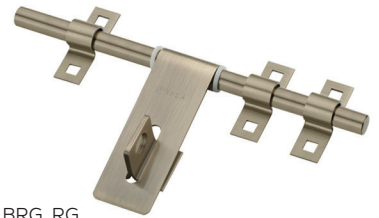

STAINLESS STEEL ALDROP 16MM

Material : SS
Finish : SS, ATQ, BLACK, BRG, RG
Size : 16x200mm, 16x250mm, 16x300mm