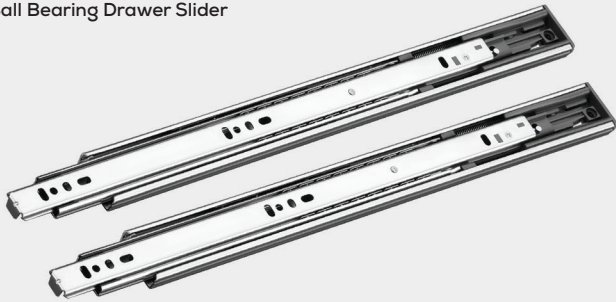

**BRAVO & SILENZIO
SOFT CLOSE DRAWER SLIDER**
Ball Bearing Drawer Slider