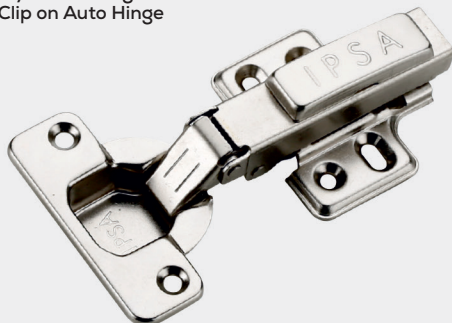

X SERIES SOFT CLOSE CABINET HINGE

Soft Close Hydraulic Hinge 4 Hole
Self Close Clip on Auto Hinge

Finish : SS
Size : 0, 8, 15 Crank
Open Degree : 110°
Height of Hinge Cup : 11.5mm
Diameter of Hinge Cup : 35mm
Recommended Door Thickness : 14-21mm