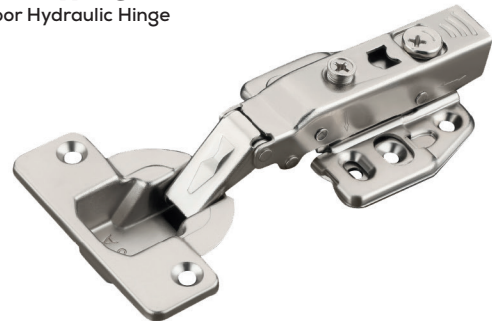

W SERIES THICK DOOR SOFT CLOSE CABINET HINGE

Thick Door Hydraulic Hinge

Finish : SS   Height of Hinge Cup : 12.8mm
Size : 0, 8, 15 Crank   Diameter of Hinge Cup : 40mm
Open Degree : 110°   Recommended Door Thickness : 14-32mm