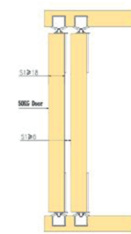

Assemble

Concealed Version
Thickness of door :
16-32mm