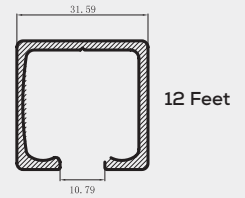

TRACK FOR SL04

U Channel Track