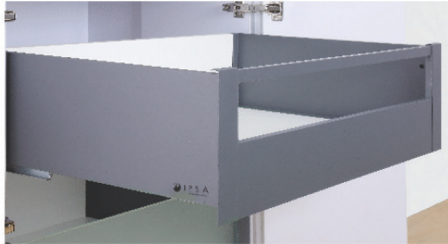

TANDEM BOX

C SERIES INNER DRAWER ROAD SYSTEM

- C Series 199mm High Inner Drawer Front Connector
- C Series Inner Drawer 1200mm Pumping Panel For Front Square Rod
- C Series Inner Drawer 1200mm Front Square Rod