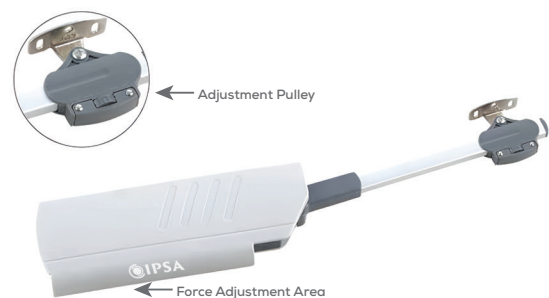

UP LIFT

Finish : SS
Weight Capacity : 5kg (Left), 5kg (Right)