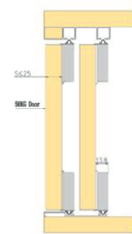

Overlap Version
Thickness of door :
16-20mm