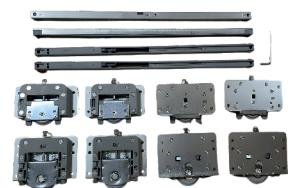

SL61

Slider roller for wooden door
(Set of 8 rollers & 4 dampers)