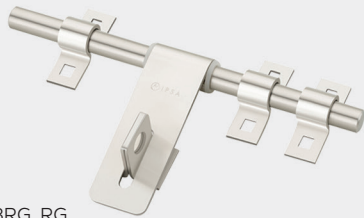

STAINLESS STEEL ALDROP 14MM

Material : SS
Finish : SS, ATQ, BLACK, BRG, RG
Size : 14x200mm, 14x250mm, 14x300mm