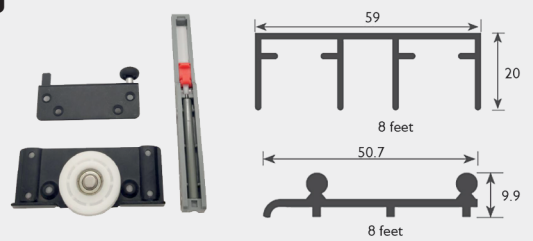

SL59

Soft Close Roller for Wooden Door :
2 Up, 2 Bottom and 2 Stoppers, 2 Soft Close
50kg

Up & Down Track for
SL 58 & SL 59

ROLLER FITTING

UNIVERSAL SLIDING ROLLER

Which Widely Using for Wooden Door, Frame Door, Such One System Can Be Work With 3 Type Aluminum Rails