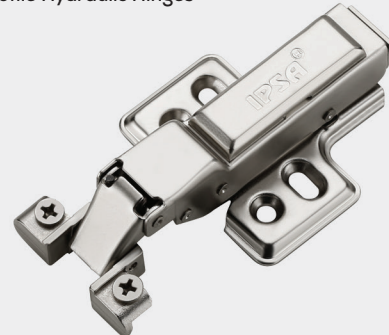

## PROFILE HYDRAULIC HINGE

Concealed Profile Hydraulic Hinges

Finish : SS  
 Size : 0, 8, 15 Crank  
 Open Degree : 95°

**FORTIS DRAWER SLIDER**  
Anti Rust - Ball Bearing Slider

Finish : ZINC, BLACK CED  
Size : 10", 12", 14", 16", 18", 20", 22", 24"