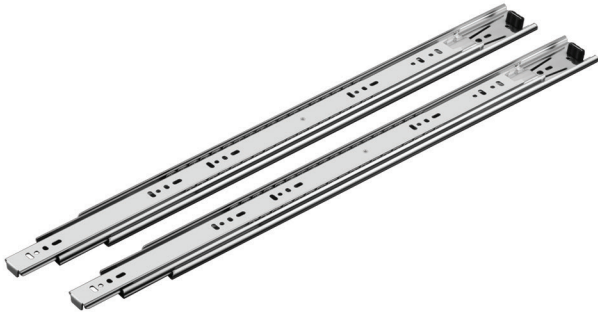

## PROFILE HYDRAULIC HINGE

Concealed Profile Hydraulic Hinges

Finish : SS  
 Size : 0, 8, 15 Crank  
 Open Degree : 95°

**FORTIS DRAWER SLIDER**  
Anti Rust - Ball Bearing Slider

Finish : ZINC, BLACK CED  
Size : 10", 12", 14", 16", 18", 20", 22", 24"