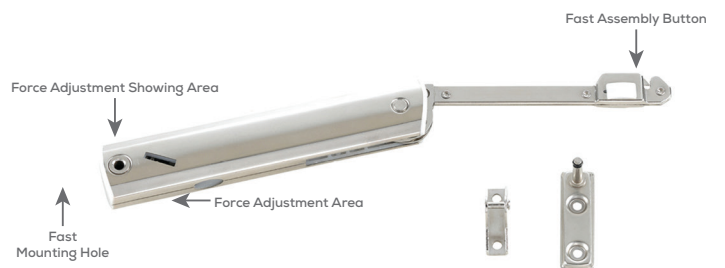

Finish : SS
Weight Capacity : 4kg