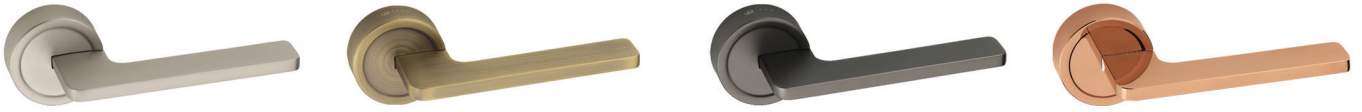

LORD DOOR HANDLE

DOT

Material : Zinc Alloy   Finish : MAB, MSS, BRG, BLACK, MRG