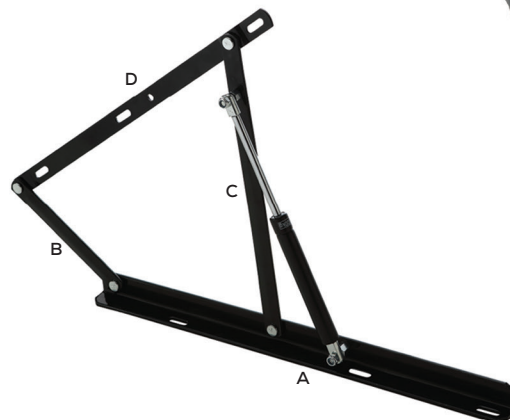

Super Heavy Duty Bed Lift Mechanism

- Finish : Painting/Powder
- Materials : Iron
- Optional Dimension : 900-1500mm
- A : 5mm Thickness