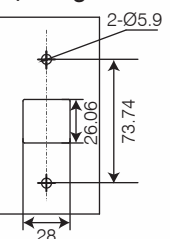

Fixing Hole Size

CDL02

Product Code	Description	Finish	UOM	Price	HSN Code	GST
20360	CDL02	Black	Per Set	2,819	8301	18%

Password

Product Size

Opening Size

Fixing Hole Size

Standard Lockbody