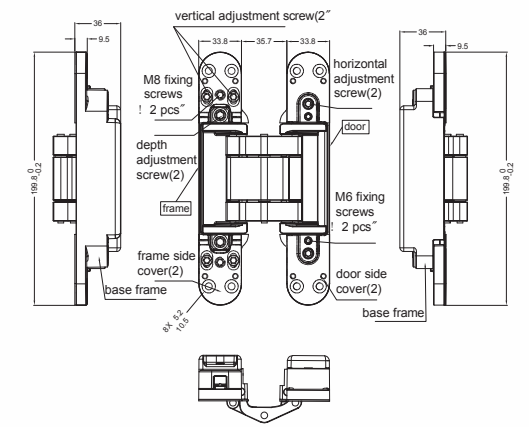

160kg 3d Concealed Hinge

UOM	SS	MAB	BLACK	RG	HSN Code	GST Tax Rate
Code	20983	20984	20985	20986	83021090	18%
Per Pair	Price 21999	21999	21999	25999