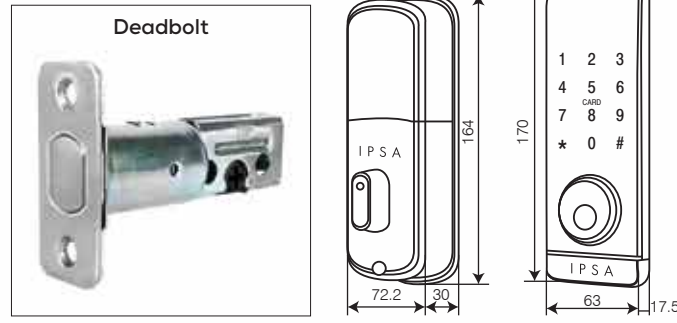

Technical Specification

Unlocking Way	Bluetooth, Password, Card, Mechanical Key, Gateway (Optional)
Colour	Black
Doors Application	Single Wooden Door
Doors Thickness to Fit	35-60mm
Working Voltage	6V (4xAA Batteries)
Low Wattage Alarm	Below 4.8V
Battery Life Span	Support 10,000 Times of Locking & Unlocking
Working Temperature	-10°C - 55°C
Working Humidity	0% - 95%
Data Capacity	Password - 150 Card - 200