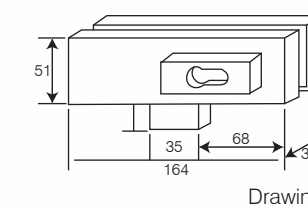

IPFS90

Load Capacity : 90kg
Cycle Tested : 3,00,000

Code	Price (in Rs) Per Pc
10912	3459