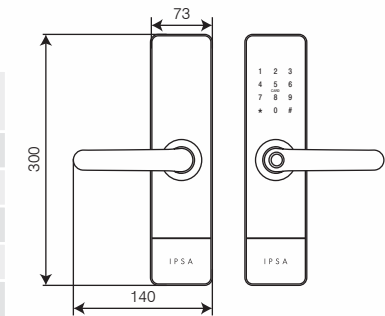

Product Code	Description	Finish	UOM	Price	HSN Code	GST
9327	Series 40	Black	Per Set	24,449	8301	18%
9329	Series 40	BRG	Per Set	27,099	8301	18%
9328	Series 40	MAB	Per Set	27,099	8301	18%
9330	Series 40	Space Grey	Per Set	25,899	8301	18%