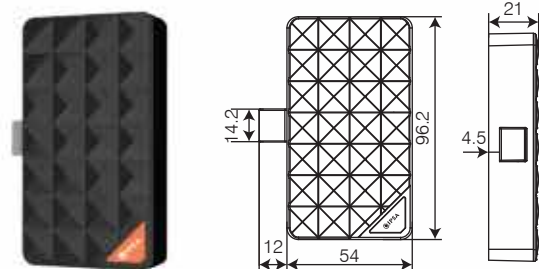

Standard Lockbody

Technical Specification

Product	Cupboard Digital Lock
Unlocking Way	Fingerprint
Finish	Black, MAB & Gold
Doors Application	Metal Door, Wood Door
Doors Thickness to Fit	0.5-30mm
Emergency Power Supply	Type C
Low Power Design	Low Voltage with Power Failure Indication Function
Fingerprint	10
Battery	3xAAA