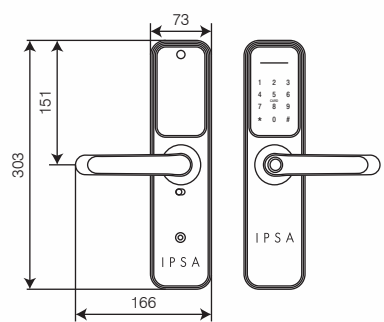

SERIES 35

SERIES 45

- Fingerprint
- Password
- RFID Card
- Key
- Bluetooth
- OTP Access
- Time Bound Access
- Android
- iOS
- *Add ON IPSA Smartway

Technical Specification

Unlocking Way	Bluetooth, Fingerprint, Password, Card, Mechanical Key, Gateway (Optional)
Colour	Black, BRG, MAB & Space Grey
Doors Application	Single Wooden Door
Doors Thickness to Fit	38-60mm
Working Voltage	6V (4xAA Batteries)
Low Wattage Alarm	Below 4.8V
Battery Life Span	Support 10,000 Times of Locking & Unlocking
Working Temperature	-10°C - 55°C
Working Humidity	0% - 95%
Data Capacity	Fingerprint - 200 Password - 150 Card - 200