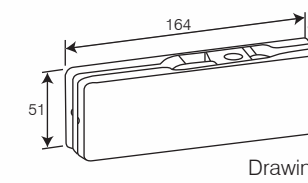

IP02

Top patch with SS304 Cover Plates
Finish : SS
Pkg. 20 Pcs

Code	UOM	Price (in Rs) Per Pc
7492	Per Pc	1149