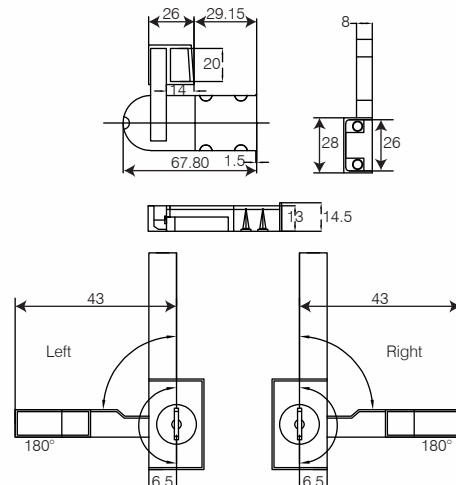

SLIDING LOCK

For Alu./Wood Sliding Door Right

Code	Price (in Rs) Per Pc	Inner Pack	Master Pack
14906	509	10	200