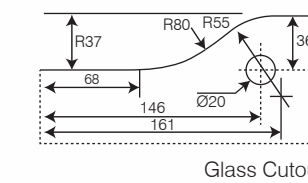

IP02

Top patch with SS304 Cover Plates
Finish : SS
Pkg. 20 Pcs

Code	UOM	Price (in Rs) Per Pc
7492	Per Pc	1149