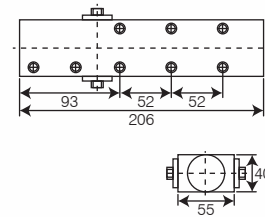

CDC 85

85kg Concealed Door Closer
EN Standard : EN2#
Door width (mm) : 950
Door weight (kg) : 60
Durability test : 5,00,000 cycles
Arm : Palmet Arm

Code	Finish	Price (in Rs) Per Pc
5928	SS	5459

Inner Pack & Master Pack - 1 & 10