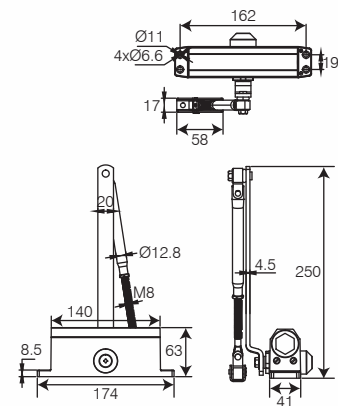

DC 80

80kg with Adjustable Arm
EN Standard : EN4#
Door width (mm) : 1100
Door weight (kg) : 80
Durability test : 5,00,000 cycles
Arm : Easy Adjustable Arm
Fire Rated

Code	Finish	Price (in Rs) Per Pc
4959	SS	1869

Inner Pack & Master Pack - 1 & 10