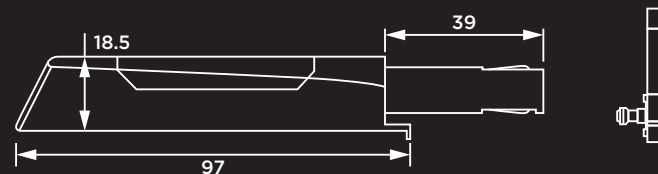

Positioning Mode of Buckle Lock :

Paste Positioning and Screw in.

Ejection Distance : 39mm

Maximum Elasticity : 3.5kg

Adjustment Range : +5mm

TECHNICAL DRAWING

CABINET LOCKS

For the desire of security decision