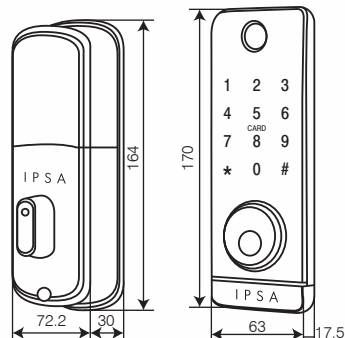

SERIES 45 PRO

- Fingerprint
- Password
- RFID Card
- Key
- Bluetooth
- OTP Access
- Time Bound Access
- Android
- iOS
- *Add ON
  IPSA Smartway

Technical Specification

Unlocking Way	Bluetooth, Fingerprint, Password, Card, Mechanical Key, Gateway (Optional)
Colour	Black
Doors Application	Single Wooden Door
Doors Thickness to Fit	35-60mm
Working Voltage	6V (4xAA Batteries)
Low Wattage Alarm	Below 4.8V
Battery Life Span	Support 10,000 Times of Locking & Unlocking
Working Temperature	-10°C - 55°C
Working Humidity	0% - 95%
Data Capacity	Fingerprint - 200 Password - 150 Card - 200

Product Code	Description	Finish	UOM	Price	HSN Code	GST
9326	Series 45 Pro	Black	Per Set	14,999	8301	18%

IPSA SMART WAY

Product Description

Product Code	15200
Description	IPSA Smartway
Finish	White
UOM	Pcs
Inner Pack	1
Master Pack	4
Price	9,990

**UNLOCK
THE DOOR FROM
ANYWHERE**