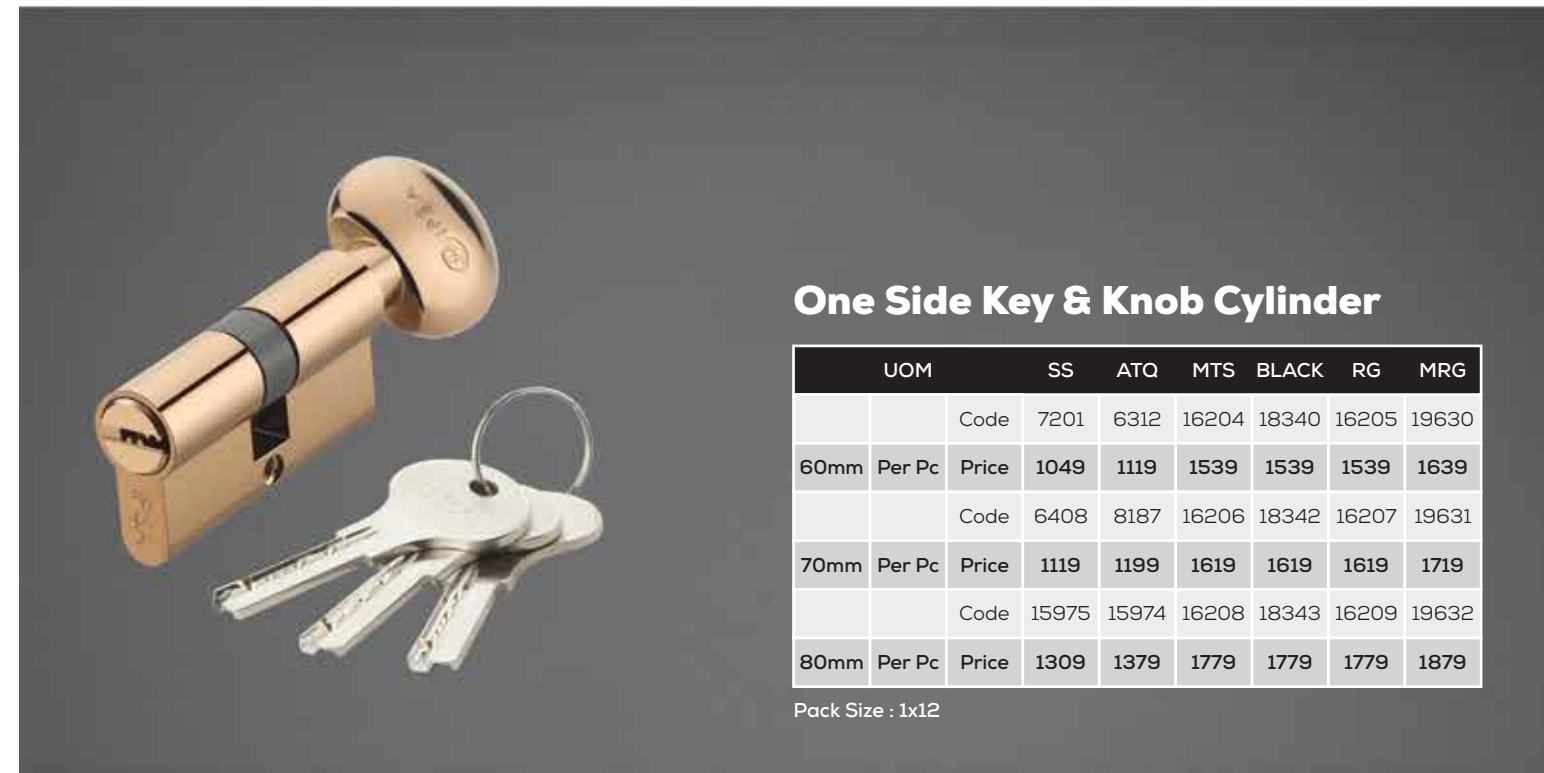

Both Side Key Cylinder

UOM		SS	ATQ	MTS	BLACK	RG	MRG
	Code	8002	6065	16210	18339	16211	19627
60mm	Per Pc	Price 829	909	1349	1349	1349	1449
	Code	4529	7272	16212	18341	16214	19628
70mm	Per Pc	Price 879	959	1399	1399	1399	1499
	Code	13377	13378	16215	18338	16216	19629
80mm	Per Pc	Price 1219	1279	1739	1739	1739	1839

Pack Size : 1x12

One Side Key & Knob Cylinder

UOM		SS	ATQ	MTS	BLACK	RG	MRG
	Code	7201	6312	16204	18340	16205	19630
60mm	Per Pc	Price 1049	1119	1539	1539	1539	1639
	Code	6408	8187	16206	18342	16207	19631
70mm	Per Pc	Price 1119	1199	1619	1619	1619	1719
	Code	15975	15974	16208	18343	16209	19632
80mm	Per Pc	Price 1309	1379	1779	1779	1779	1879

Pack Size : 1x12