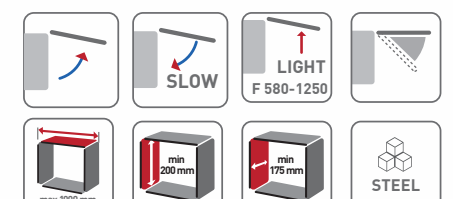

Code	Item Description	Finish	UOM	Price (In Rs)	HSN Code	GST Tax Rate
15170	Weight Capacity = 4kg	SS	Per Pc	1269	8302	18%