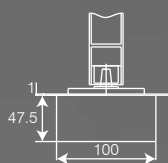

GLASS FITTING

Perfection with dynamic design

SUPER SPRING

Load Capacity : Upto 80kg
Cycle Tested : 10,00,000
L-306 mm X W-108 mm X H-40 mm
Tested as Per : EN 1154
Hold Open : 90 hold open
(Standard)
CE Certified : Yes

Code	Price (in Rs) Per Pc
13533	9449

IP02

Top patch with SS304 Cover Plates
Finish : SS
Pkg. 20 Pcs

Code	UOM	Price (in Rs) Per Pc
7492	Per Pc	1149

IP130

Load Capacity : Upto 120kg
Dimension (mm) : 3200x1300
Cycle Tested : 5,00,000
(With Out IP/BP)

Code	Price (in Rs) Per Pc
1062	4889

IP01

Bottom patch with SS304 Cover Plates
Finish : SS
Pkg. 20 Pcs

Code	UOM	Price (in Rs) Per Pc
4017	Per Pc	1099

IPFS90

Load Capacity : 90kg
Cycle Tested : 3,00,000

Code	Price (in Rs) Per Pc
10912	3459

IP05

Bottom patch lock and cylinder with SS304 Cover Plates
Finish : SS
Pkg. 20 Pcs

Code	UOM	Price (in Rs) Per Pc
11923	Per Pc	2469