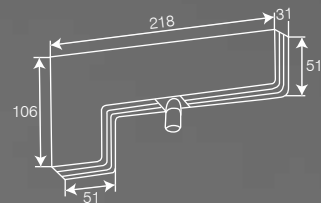

IP04

Over panel side panel connecting patch with SS304 Cover Plates
Finish : SS
Pkg. 20 Pcs

Code	UOM	Price (in Rs) Per Pc
5904	Per Pc	2049