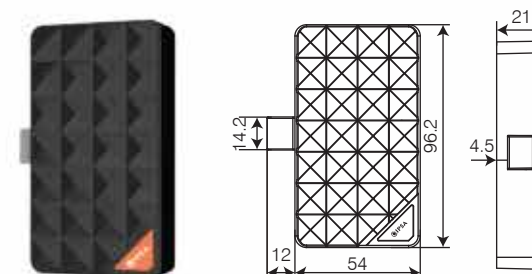

Fixing Hole Size

CDL02

Product Code	Description	Finish	UOM	Price	HSN Code	GST
20360	CDL02	Black	Per Set	2,819	8301	18%

Password

Product Size

Opening Size

Fixing Hole Size

Standard Lockbody