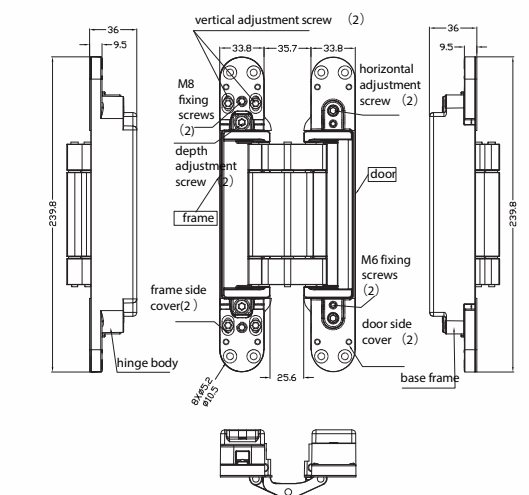

MASTER KEY SYSTEM

Normal Master Key

Code	Item Description	Price (in Rs)
1976	Upto 20 Cylinders 2 Keys / Set	329
1980	From 21 to 50 Cylinders 3 Keys / Set	469
1985	From 51 & Above Cylinders 4 Keys / Set	589
1989	Extra Key	569

Normal Grand Master Key

Code	Item Description	Price (in Rs)
1978	Upto 20 Cylinders 2 Keys / Set	679
1981	From 21 to 50 Cylinders 3 Keys / Set	899
1987	From 51 & Above Cylinders 4 Keys / Set	1189
1990	Extra Key	1179

LOCKSET WITH CYLINDER

10 Inch CY Lockbody with Both Side Key

UOM	SS	MAB	MTS	BLACK	RG	MRG
Code	17842	17843	17844	17845	17846	19616
60mm Per Set	Price 1599	1699	2039	2039	2039	2169
Code	17860	17861	17864	17866	17867	19617
70mm Per Set	Price 1659	1759	2099	2099	2099	2229
Code	17881	17882	17883	17884	17885	19618
80mm Per Set	Price 1839	1939	2239	2239	2239	2369

10 Inch CY Lockbody with One Side Key & Knob

UOM	SS	MAB	MTS	BLACK	RG	MRG
Code	17830	17831	17832	17833	17834	19619
60mm Per Set	Price 1659	1759	2099	2099	2099	2229
Code	17847	17848	17849	17850	17851	19620
70mm Per Set	Price 1719	1819	2159	2159	2159	2289
Code	17868	17869	17870	17871	17872	19621
80mm Per Set	Price 1899	1999	2299	2299	2299	2429

10 Inch CY Lockbody with Coin & Knob

UOM	SS	MAB	MTS	BLACK	RG	MRG
Code	17835	17836	17837	17838	17839	19622
60mm Per Set	Price 1599	1599	2039	2039	2039	2169
Code	17853	17855	17857	17858	17859	19623
70mm Per Set	Price 1659	1759	2099	2099	2099	2229
Code	17873	17874	17876	17879	17880	19624
80mm Per Set	Price 1839	1939	2239	2239	2239	2369

3D CONCEALED HINGE

60kg 3d Concealed Hinge

UOM	SS	MAB	BLACK	RG	HSN Code	GST Tax Rate
Code	6096	6097	6098	20974	83021090	18%
Per Pair	Price 4999	4999	4999	7999		

80kg 3d Concealed Hinge

UOM	SS	MAB	BLACK	RG	HSN Code	GST Tax Rate
Code	20975	20976	20977	20978	83021090	18%
Per Pair	Price 8499	8499	8499	11499		

100kg 3d Concealed Hinge