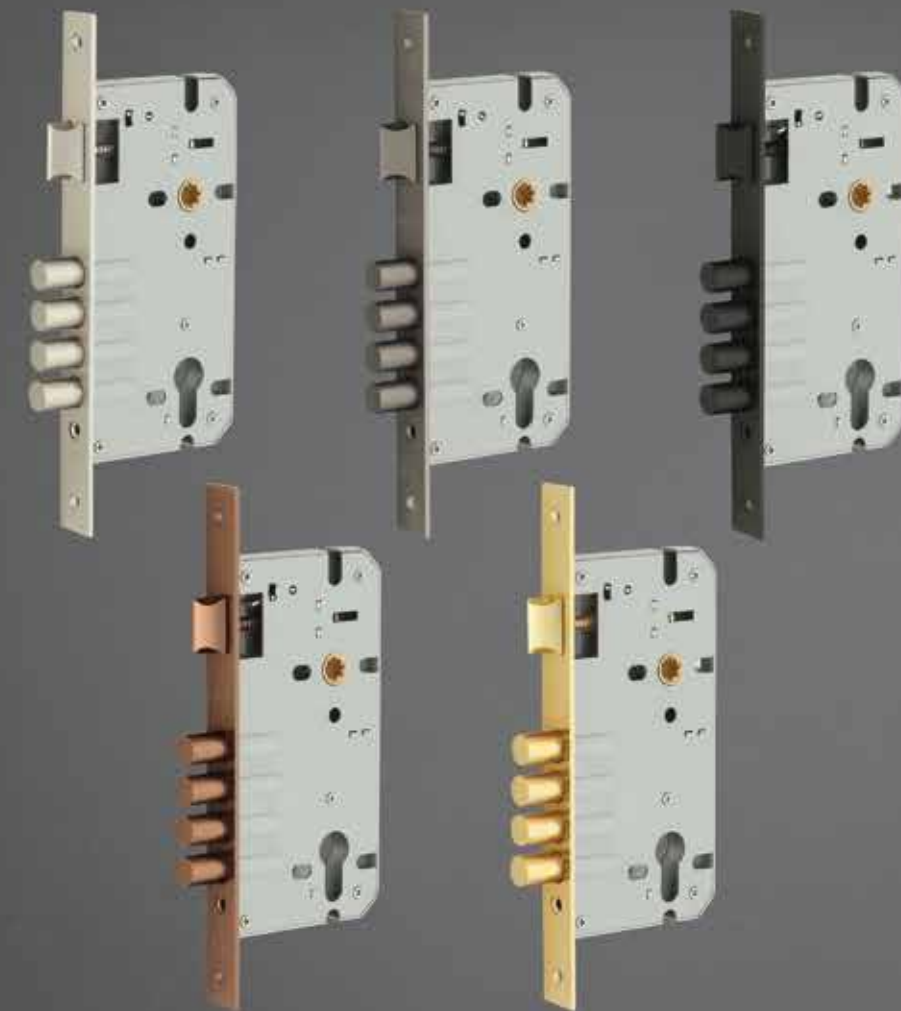

ML 25

4 Bolt CY Heavy Duty Lock
Backset : 85mm x 60mm

Code	Finish	Price (in Rs) Per Pc
5041	SS	1679
4131	ATQ	1859
19626	MRG	2549
16503	RG	2399
17940	BLACK	2239