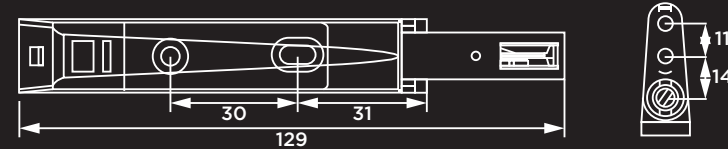

Positioning Mode of Buckle Lock :

Paste Positioning and Screw in.

Ejection Distance : 39mm

Maximum Elasticity : 3.5kg

Adjustment Range : +5mm

TECHNICAL DRAWING

CABINET LOCKS

For the desire of security decision