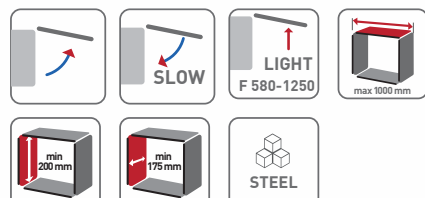

Code	Item Description	Finish	UOM	Price (In Rs)	HSN Code	GST Tax Rate
15169	Weight Capacity = 5kg (Left)	SS	Per Pc	1799	8302	18%
15226	Weight Capacity = 5kg (Right)	SS	Per Pc	1799	8302	18%