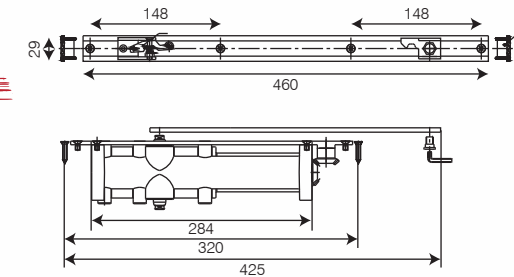

DC 100/P

100kg with Palmet Arm
EN Standard : EN2#
Door width (mm) : 1100
Door weight (kg) : 100
Durability test : 5,00,000 cycles
Arm : Palmet Arm

Code	Finish	Price (in Rs) Per Pc
4025	SS	4899

Inner Pack & Master Pack - 1 & 10

LAUNCHING SOON

NEW PRODUCT

CDC 120

100kg with Palmet Arm
EN Standard : EN2#
Door width (mm) : 1100
Door weight (kg) : 100
Durability test : 5,00,000 cycles
Arm : Palmet Arm

Code	Finish	Price (in Rs) Per Pc
21119	SS	8499

Inner Pack & Master Pack - 1 & 10