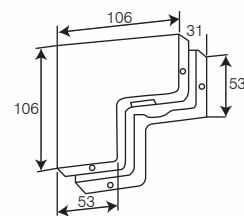

IP09

Too Corner Patch Glass To Glass with SS304 Cover Plates
Finish : SS
Pkg. 20 Pcs

Code	UOM	Price (in Rs) Per Pc
7510	Per Pc	1229