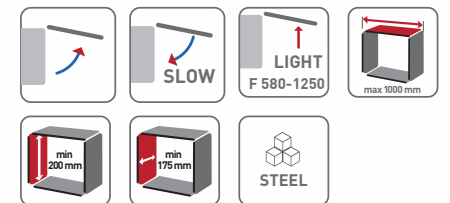

BIFOLD

UP and Over Lift system

Finish : Zinc Alloy + Plastic
Materials : Nickel Plating
Max Capacity : 7-8 kg
Available : Up-Turning Wooden Door and Aluminium-Frame Door

Code	Item Description	Finish	UOM	Price (In Rs)	HSN Code	GST Tax Rate
15176	Weight Capacity = 7-8 kg	SS	Per Set	8059	8302	18%