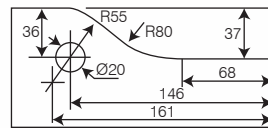

IP03

Over Panel patch with SS304 Cover Plates
Finish : SS
Pkg. 20 Pcs

Code	UOM	Price (in Rs) Per Pc
6204	Per Pc	1419