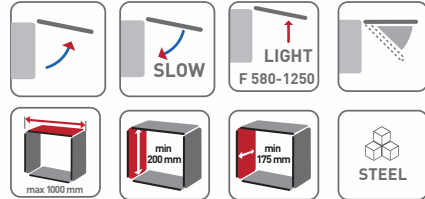

BIFOLD

UP and Over Lift system

Finish : Zinc Alloy + Plastic
Materials : Nickel Plating
Max Capacity : 7-8 kg
Available : Up-Turning Wooden Door and Aluminium-Frame Door

Code	Item Description	Finish	UOM	Price (In Rs)	HSN Code	GST Tax Rate
15176	Weight Capacity = 7-8 kg	SS	Per Set	8059	8302	18%