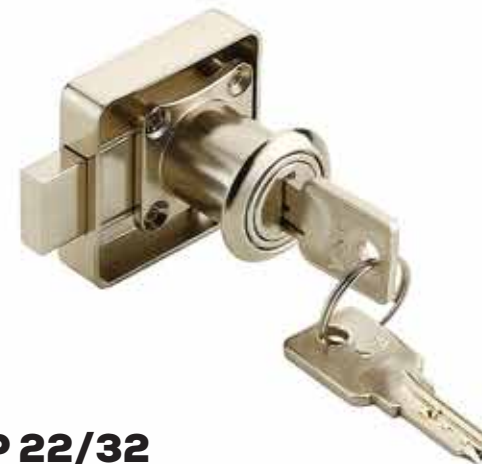

SLIDING LOCK

For Alu./Wood Sliding Door Left

Code	Price (in Rs) Per Pc	Inner Pack	Master Pack
14905	509	10	200

SLIDING LOCK

For Alu./Wood Sliding Door Right

Code	Price (in Rs) Per Pc	Inner Pack	Master Pack
14906	509	10	200