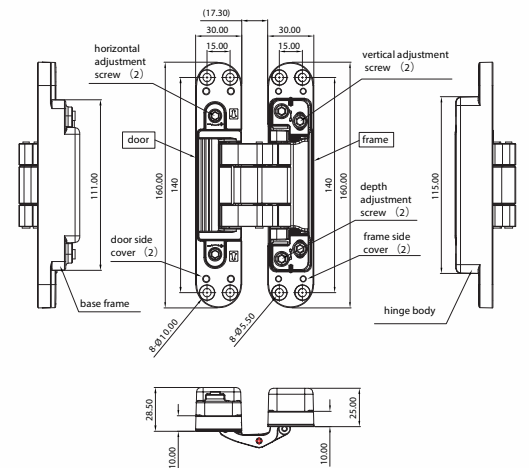

100kg 3d Concealed Hinge

UOM	SS	MAB	BLACK	RG	HSN Code	GST Tax Rate
Code	20979	20980	20981	20982	83021090	18%
Per Pair	Price 12999	12999	12999	16999