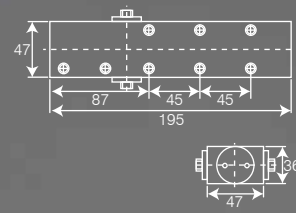

DC 80/P

80kg with Palmet Arm
EN Standard : EN2#
Door width (mm) : 1100
Door weight (kg) : 80
Durability test : 5,00,000 cycles
Arm : Palmet Arm

Code	Finish	Price (in Rs) Per Pc
5907	ATQ	3779

Inner Pack & Master Pack - 1 & 10

CDC 85

85kg Concealed Door Closer
EN Standard : EN2#
Door width (mm) : 950
Door weight (kg) : 60
Durability test : 5,00,000 cycles
Arm : Palmet Arm

Code	Finish	Price (in Rs) Per Pc
5928	SS	5459

Inner Pack & Master Pack - 1 & 10

DC 100/P

100kg with Palmet Arm
EN Standard : EN2#
Door width (mm) : 1100
Door weight (kg) : 100
Durability test : 5,00,000 cycles
Arm : Palmet Arm

Code	Finish	Price (in Rs) Per Pc
4025	SS	4899

Inner Pack & Master Pack - 1 & 10

LAUNCHING SOON

NEW PRODUCT

CDC 120

100kg with Palmet Arm
EN Standard : EN2#
Door width (mm) : 1100
Door weight (kg) : 100
Durability test : 5,00,000 cycles
Arm : Palmet Arm

Code	Finish	Price (in Rs) Per Pc
21119	SS	8499

Inner Pack & Master Pack - 1 & 10

DC 100/P

100kg with Palmet Arm
EN Standard : EN2#
Door width (mm) : 1100
Door weight (kg) : 100
Durability test : 5,00,000 cycles
Arm : Palmet

Code	Finish	Price (in Rs) Per Pc
15423	ATQ	5699

Inner Pack & Master Pack - 1 & 10