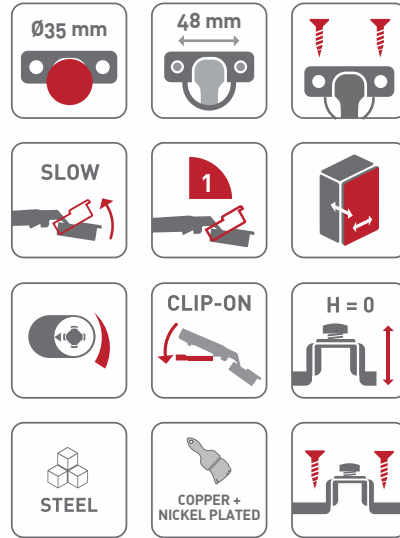

APPLICATION

CHARACTERISTICS