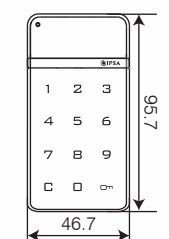

Fixing Hole Size

CDL02

Product Code	Description	Finish	UOM	Price	HSN Code	GST
20360	CDL02	Black	Per Set	2,819	8301	18%

Password

Product Size

Opening Size

Fixing Hole Size

Standard Lockbody