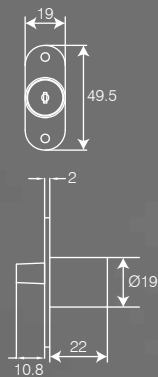

SLIDING LOCK

For Wooden Wardrobe Door

Code	Price (in Rs) Per Pc	Inner Pack	Master Pack
14904	549	10	200