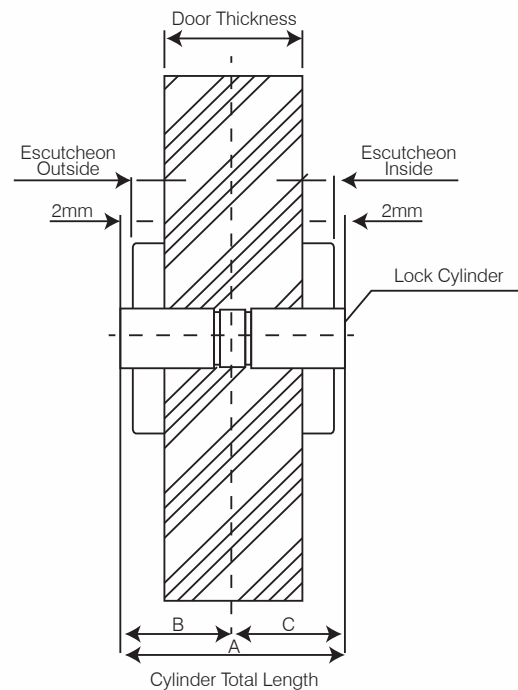

HOW TO SELECT DOOR EURO PROFILE CYLINDER

- EN1303 and DIN 18252/09-1999 standards.
- 30 degree offset cam inhibits knock though.
- 6 pins standards, 10 pin high security with two line pins, other sizes available.
- Cylinder available in a variety of finish.
- Key management : master key, grand master key, construction key.

FUNCTION & SPECIFICATION

DETERMINATION OF CYLINDER LENGTH

The following factors have to be considered when determining the length A of the locking cylinder.

- Door Thickness
- Position of the lock in the door
- Thickness of escutcheon on the outside
- Thickness of escutcheon on the inside

Note :

- The Length B and C are each measured from the centre of the fixing screw.
- The following applies to the length A must protrude only max. 4mm from the escutcheon on the outside & inside.

COMPUTER KEY CYLINDER

Both Side Key Cylinder

UOM		SS	ATQ	MTS	BLACK	RG	MRG
	Code	8002	6065	16210	18339	16211	19627
60mm	Per Pc	Price 829	909	1349	1349	1349	1449
	Code	4529	7272	16212	18341	16214	19628
70mm	Per Pc	Price 879	959	1399	1399	1399	1499
	Code	13377	13378	16215	18338	16216	19629
80mm	Per Pc	Price 1219	1279	1739	1739	1739	1839

Pack Size : 1x12

One Side Key & Knob Cylinder

UOM		SS	ATQ	MTS	BLACK	RG	MRG
	Code	7201	6312	16204	18340	16205	19630
60mm	Per Pc	Price 1049	1119	1539	1539	1539	1639
	Code	6408	8187	16206	18342	16207	19631
70mm	Per Pc	Price 1119	1199	1619	1619	1619	1719
	Code	15975	15974	16208	18343	16209	19632
80mm	Per Pc	Price 1309	1379	1779	1779	1779	1879

Pack Size : 1x12

Coin & Knob Cylinder

UOM		SS	ATQ	MTS	BLACK	RG	MRG
	Code	8301	4801	16682	18600	16683	19633
60mm	Per Pc	Price 829	909	1349	1349	1349	1449
	Code	7313	5151	16686	18336	16687	19634
70mm	Per Pc	Price 879	959	1399	1399	1399	1499
	Code	15971	15970	16690	18337	16691	19635
80mm	Per Pc	Price 1219	1279	1739	1739	1739	1839

Pack Size : 1x12