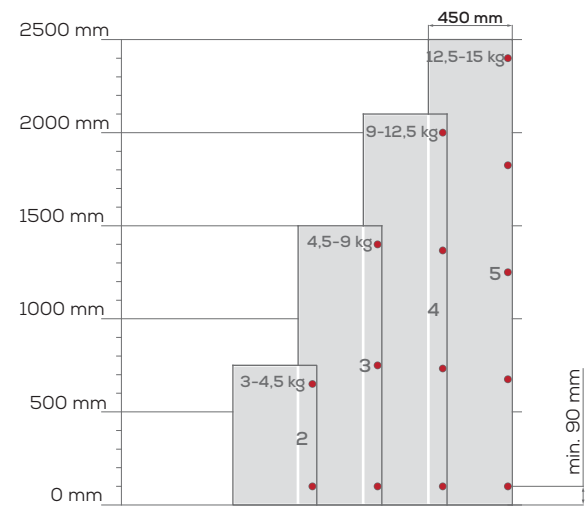

Approximate amount of hinges Ø35*

* Applicable for special hinges with wide opening angle