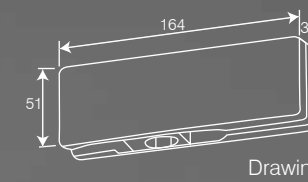

IP130

Load Capacity : Upto 120kg
Dimension (mm) : 3200x1300
Cycle Tested : 5,00,000
(With Out IP/BP)

Code	Price (in Rs) Per Pc
1062	4889

IP01

Bottom patch with SS304 Cover Plates
Finish : SS
Pkg. 20 Pcs

Code	UOM	Price (in Rs) Per Pc
4017	Per Pc	1099