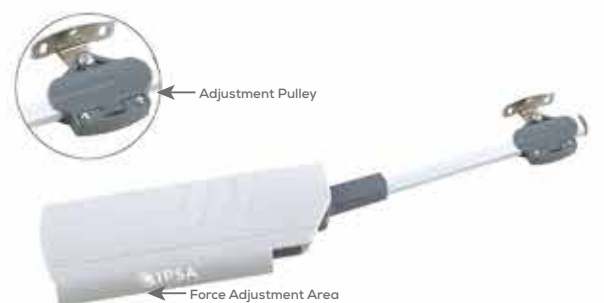

Code	Item Description	Finish	UOM	Price (In Rs)	HSN Code	GST Tax Rate
15169	Weight Capacity = 5kg (Left)	SS	Per Pc	1799	8302	18%
15226	Weight Capacity = 5kg (Right)	SS	Per Pc	1799	8302	18%