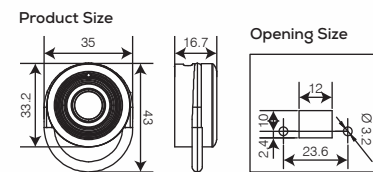

CDL03

Product Code	Description	Finish	UOM	Price	HSN Code	GST
20361	CDL03	Black	Per Set	3,719	8301	18%
20363	CDL03	Gold	Per Set	4,219	8301	18%

CDL06

Product Code	Description	Finish	UOM	Price	HSN Code	GST
20368	CDL06	White	Per Set	2,819	8301	18%

CDL04

Product Code	Description	Finish	UOM	Price	HSN Code	GST
20364	CDL04	Black	Per Set	3,779	8301	18%
20365	CDL04	MAB	Per Set	4,599	8301	18%
20366	CDL04	Gold	Per Set	4,289	8301	18%

CDL07

Product Code	Description	Finish	UOM	Price	HSN Code	GST
20369	CDL07	White	Per Set	4,869	8301	18%

CDL05

Product Code	Description	Finish	UOM	Price	HSN Code	GST
20367	CDL05	Black	Per Set	3,849	8301	18%
20372	CDL05	Gold	Per Set	4,329	8301	18%

Standard Lockbody

Technical Specification

Product	Cupboard Digital Lock
Unlocking Way	Fingerprint
Finish	Black, MAB & Gold
Doors Application	Metal Door, Wood Door
Doors Thickness to Fit	0.5-30mm
Emergency Power Supply	Type C
Low Power Design	Low Voltage with Power Failure Indication Function
Fingerprint	10
Battery	3xAAA

Standard Lockbody

Technical Specification

Product	Cupboard Digital Lock
Unlocking Way	Password, Fingerprint
Finish	White
Doors Application	Metal Door, Wood Door
Doors Thickness to Fit	0.6-25mm
Emergency Power Supply	Type C
Low Power Design	Low Voltage with Power Failure Indication Function
Password	4-15 Digits
Fingerprint Capacity	Admin Finger Print-2, User Finger Print-8
Battery	4xAA