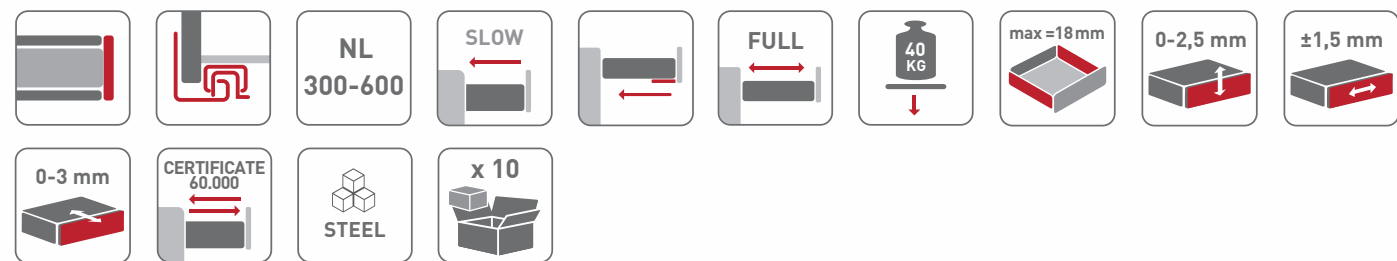

UNDERMOUNT DRAWER SLIDER

Product Code	Item Description	Size (Inch)	Finish	UOM	Price (In Rs)
Full Extension Under Mount					
8327	Full Extension Under Mount	12	SS	Per Pair	1619
5814		14	SS	Per Pair	1669
4234		16	SS	Per Pair	1839
6765		18	SS	Per Pair	2089
8707		20	SS	Per Pair	2089
5456		22	SS	Per Pair	2359

DRAWER SYSTEM ICONS EXPLANATION

	Low Drawer		Quiet Shut		Standard Drawer		Finish
	Medium Drawer		Full Extension		Tested Durability		Drawer Side Height MB Square
	High Drawer		Maximum Load		Material		Drawer Side Height Mb Square With Rail
	Slide Nominal Length		Vertical And Horizontal Adjustment		Color		Drawer Side Height Mb Square With Rail