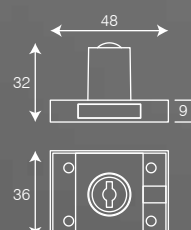

BROWN LOCK

Drawer Lock with Normal Key

Code	Price (in Rs) Per Pc	Inner Pack	Master Pack
14125	153	10	600