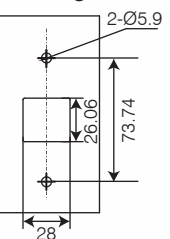

Fixing Hole Size

CDL02

Product Code	Description	Finish	UOM	Price	HSN Code	GST
20360	CDL02	Black	Per Set	2,819	8301	18%

Password

Product Size

Opening Size

Fixing Hole Size

Standard Lockbody