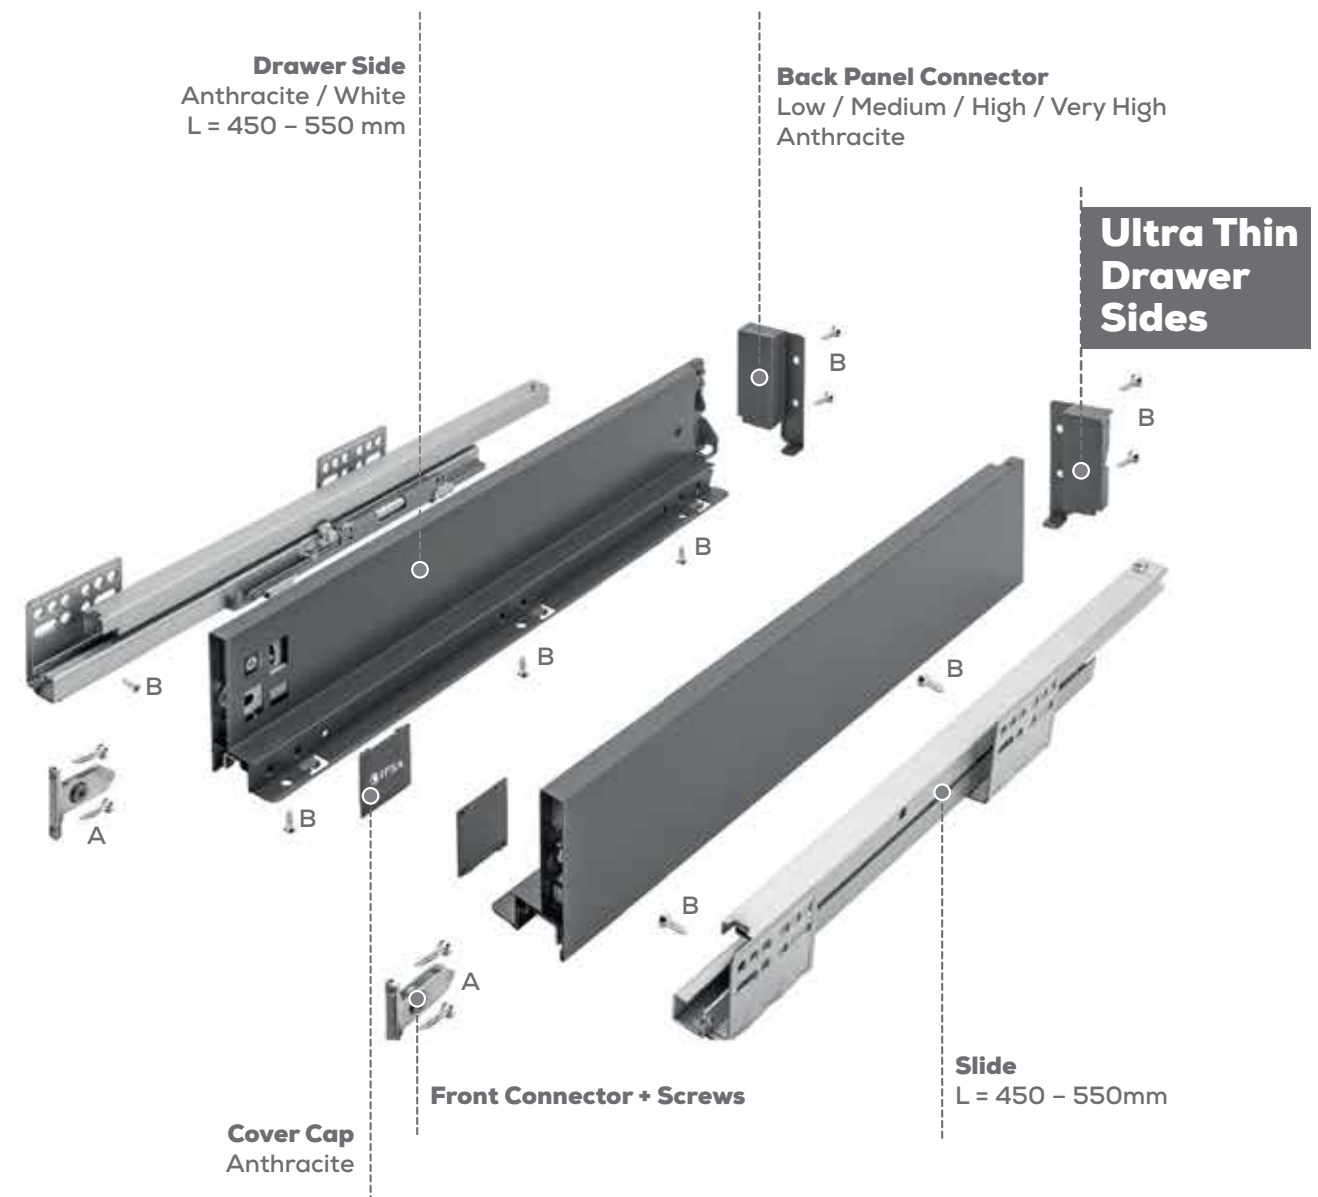

DRAWER SYSTEM ICONS EXPLANATION

	Low Drawer		Quiet Shut		Standard Drawer		Finish
	Medium Drawer		Full Extension		Tested Durability		Drawer Side Height MB Square
	High Drawer		Maximum Load		Material		Drawer Side Height Mb Square With Rail
	Slide Nominal Length		Vertical And Horizontal Adjustment		Color		Drawer Side Height Mb Square With Rail