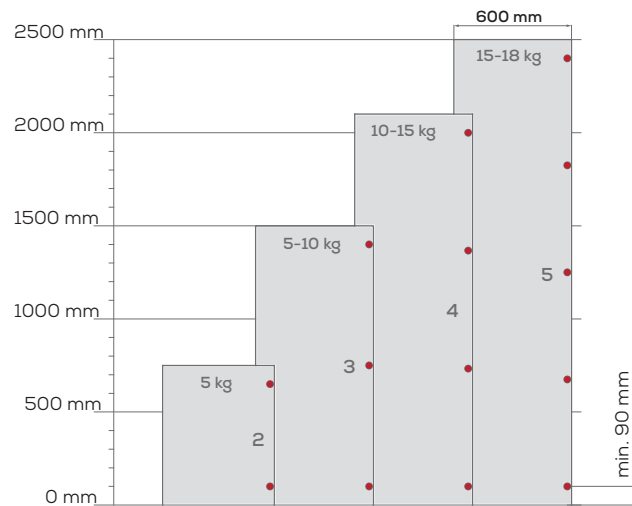

HINGES ICONS EXPLANATION

	Overlay Door		Complementary Hinge		Clip-on Mounting		Eccentric Adjustment
	Twin Overlay		Special Hinge		Slide-on Mounting		Adjustment
	Inset Door		Hinge cup Diameter		Hinge With Soft Closing		Tested Durability
	Corner Hinge		Hinge Cup Drilling Spacing		Hinge With Closing Spring		Material
	Wide Angle Hinge		Wood Screw Hinge Cup Mounting		Single Action Hinge		Finish
	Parallel Hinge		Mounting Plate Height		Double Action Hinge		Packing
	Parallel Hinge For Overlay Door		Wood Screw Mounting Plate Installation				

Approximate amount of hinges Ø35*

* Not applicable for special hinges with wide opening angle