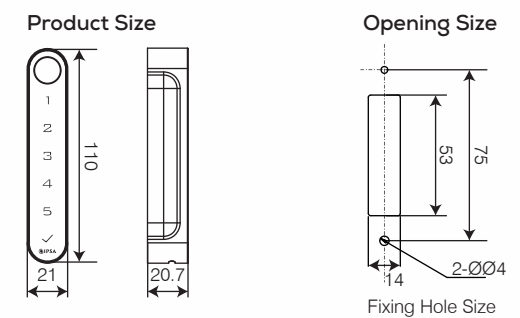

CDL07

Product Code	Description	Finish	UOM	Price	HSN Code	GST
20369	CDL07	White	Per Set	4,869	8301	18%