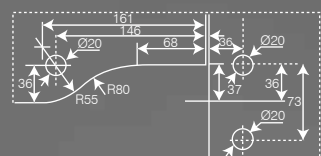

IP04

Over panel side panel connecting patch with SS304 Cover Plates
Finish : SS
Pkg. 20 Pcs

Code	UOM	Price (in Rs) Per Pc
5904	Per Pc	2049