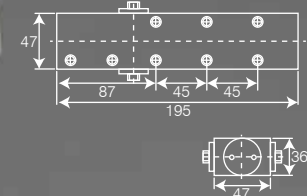

DC 80/P

80kg with Palmet Arm
EN Standard : EN2#
Door width (mm) : 1100
Door weight (kg) : 80
Durability test : 5,00,000 cycles
Arm : Palmet Arm