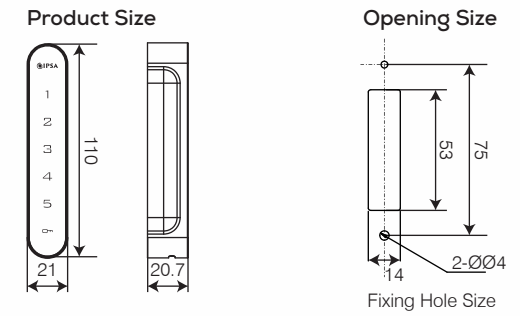

CDL06

Product Code	Description	Finish	UOM	Price	HSN Code	GST
20368	CDL06	White	Per Set	2,819	8301	18%