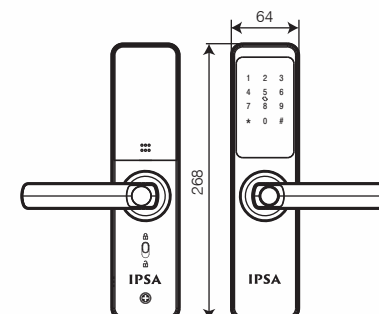

SERIES 75

SERIES 85

- Fingerprint
- Password
- RFID Card
- Key
- Bluetooth
- OTP Access
- Time Bound Access
- Android
- iOS

Technical Specification

Unlocking Way	Bluetooth, Fingerprint, Password, Card, Mechanical Key, Wifi
Colour	Black
Doors Application	Single Wooden Door
Doors Thickness to Fit	45-100mm
Working Voltage	6V (4xAA Batteries)
Low Wattage Alarm	Below 4.8V
Battery Life Span	Support 7,000 Times of Locking & Unlocking
Working Temperature	-10°C - 60°C
Working Humidity	0% - 93%
Data Capacity	Fingerprint - 100 Password - 100 Card - 100

Product Code	Description	Finish	UOM	Price	HSN Code	GST
21076	Series 75 Digital Lock	Black	Per Set	14,999	8301	18%

- Fingerprint
- Password
- RFID Card
- Key
- Android
- iOS

Technical Specification

Unlocking Way	Fingerprint, Password, Card, Mechanical Key, App
Colour	Black
Doors Application	Single Wooden Door
Doors Thickness to Fit	35-90mm
Working Voltage	6V (4xAA Batteries)
Low Wattage Alarm	Below 4.9V
Battery Life Span	Support 7,000 Times of Locking & Unlocking
Working Temperature	-25°C - 70°C
Working Humidity	15% - 93%
Data Capacity	Fingerprint - 100 Password - 100 Card - 100

Product Code	Description	Finish	UOM	Price	HSN Code	GST
21105	Series 85 Digital Lock	Black	Per Set	11,499	8301	18%