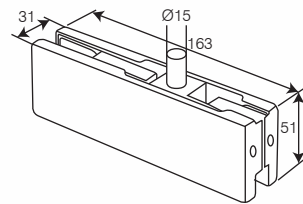

IP03

Over Panel patch with SS304 Cover Plates
Finish : SS
Pkg. 20 Pcs

Code	UOM	Price (in Rs) Per Pc
6204	Per Pc	1419