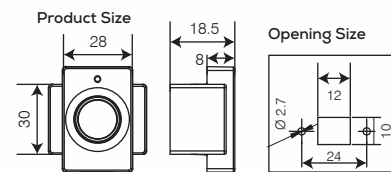

CDL04

Product Code	Description	Finish	UOM	Price	HSN Code	GST
20364	CDL04	Black	Per Set	3,779	8301	18%
20365	CDL04	MAB	Per Set	4,599	8301	18%
20366	CDL04	Gold	Per Set	4,289	8301	18%