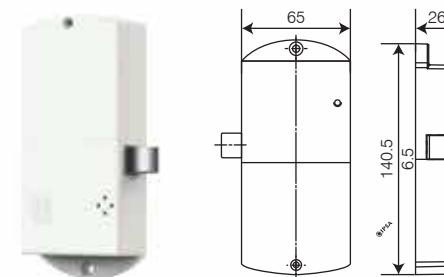

Standard Lockbody

Technical Specification

Product	Cupboard Digital Lock
Unlocking Way	Password, Fingerprint
Finish	White
Doors Application	Metal Door, Wood Door
Doors Thickness to Fit	0.6-25mm
Emergency Power Supply	Type C
Low Power Design	Low Voltage with Power Failure Indication Function
Password	4-15 Digits
Fingerprint Capacity	Admin Finger Print-2, User Finger Print-8
Battery	4xAA