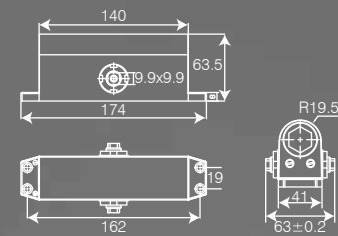

LATCH

With Key	UOM	SS
60mm Heavy Duty Latch ET	Code	12249
	Per Pc Price	239
70mm Heavy Duty Latch ET	Code	7991
	Per Pc Price	259

DOOR CLOSER

Geometric & angular,
makes a bold statement

DC 65

65kg with Adjustable Arm
EN Standard : EN3#
Door width (mm) : 1000
Door weight (kg) : 65
Durability test : 5,00,000 cycles
Arm : Easy Adjustable Arm