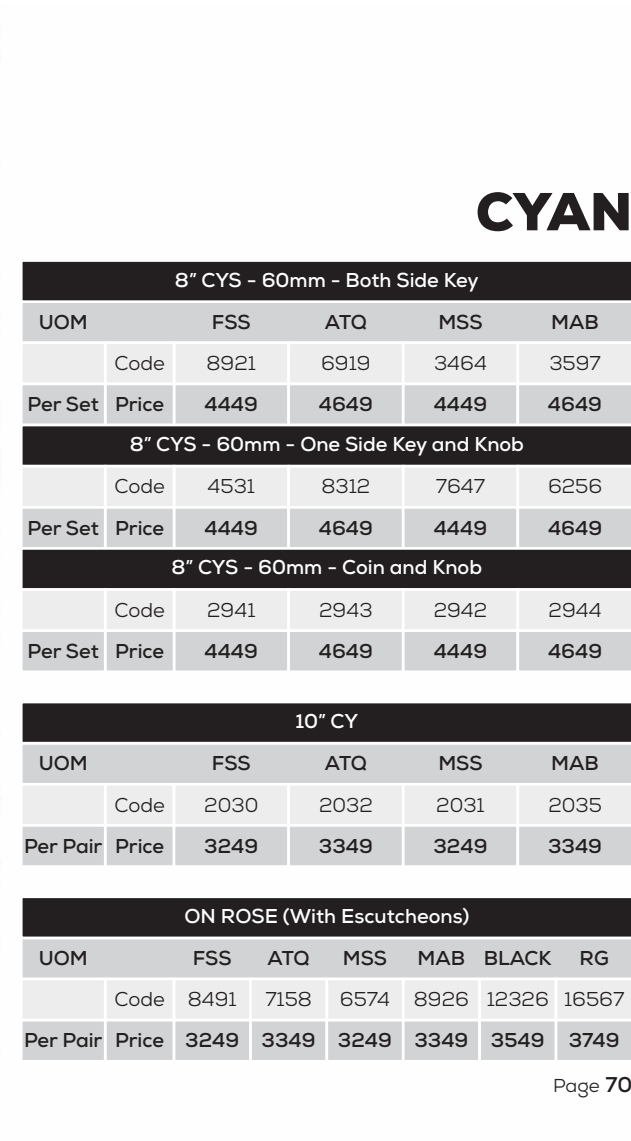

ON ROSE (With Escutcheons)

UOM	CPS	MAB	BRG
Code	13399	13444	16569
Per Pair Price	3549	3649	4149

CYAN

8" CYS - 60mm - Both Side Key

UOM	FSS	ATQ	MSS	MAB
Code	8921	6919	3464	3597
Per Set Price	4449	4649	4449	4649

8" CYS - 60mm - One Side Key and Knob

Code	FSS	ATQ	MSS	MAB
4531	8312	7647	6256	
Per Set Price	4449	4649	4449	4649

8" CYS - 60mm - Coin and Knob

Code	FSS	ATQ	MSS	MAB
2941	2943	2942	2944	
Per Set Price	4449	4649	4449	4649

10" CY

UOM	FSS	ATQ	MSS	MAB
Code	2030	2032	2031	2035
Per Pair Price	3249	3349	3249	3349

ON ROSE (With Escutcheons)

UOM	FSS	ATQ	MSS	MAB	BLACK	RG
Code	8491	7158	6574	8926	12326	16567
Per Pair Price	3249	3349	3249	3349	3549	3749