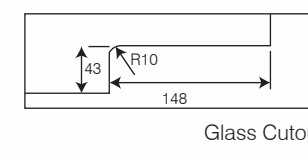

IPFS90

Load Capacity : 90kg
Cycle Tested : 3,00,000

Code	Price (in Rs) Per Pc
10912	3459