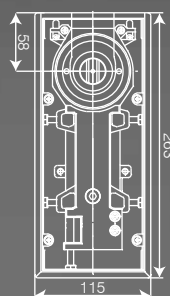

GLASS FITTING

Perfection with dynamic design

SUPER SPRING

Load Capacity : Upto 80kg
Cycle Tested : 10,00,000
L-306 mm X W-108 mm X H-40 mm
Tested as Per : EN 1154
Hold Open : 90 hold open
(Standard)
CE Certified : Yes

Code	Price (in Rs) Per Pc
13533	9449

IP02

Top patch with SS304 Cover Plates
Finish : SS
Pkg. 20 Pcs

Code	UOM	Price (in Rs) Per Pc
7492	Per Pc	1149

IP130

Load Capacity : Upto 120kg
Dimension (mm) : 3200x1300
Cycle Tested : 5,00,000
(With Out IP/BP)

Code	Price (in Rs) Per Pc
1062	4889

IP01

Bottom patch with SS304 Cover Plates
Finish : SS
Pkg. 20 Pcs

Code	UOM	Price (in Rs) Per Pc
4017	Per Pc	1099

IPFS90

Load Capacity : 90kg
Cycle Tested : 3,00,000

Code	Price (in Rs) Per Pc
10912	3459

IP05

Bottom patch lock and cylinder with SS304 Cover Plates
Finish : SS
Pkg. 20 Pcs

Code	UOM	Price (in Rs) Per Pc
11923	Per Pc	2469