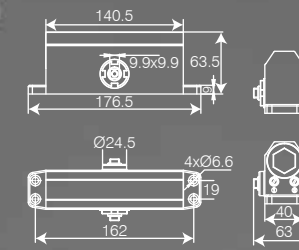

DC 80/P

80kg with Palmet Arm
EN Standard : EN2#
Door width (mm) : 1100
Door weight (kg) : 80
Durability test : 5,00,000 cycles
Arm : Palmet Arm

Code	Finish	Price (in Rs) Per Pc
5907	ATQ	3779

Inner Pack & Master Pack - 1 & 10