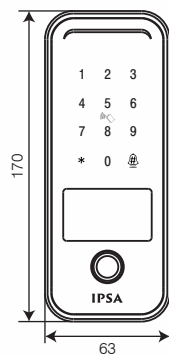

- Fingerprint
- Password
- RFID Card
- Key
- Bluetooth
- OTP Access
- Time Bound Access
- Android
- iOS

Technical Specification

Unlocking Way	Fingerprint, Password, Card, App Mechanical Key
Colour	Black
Doors Application	Single Wooden Door
Doors Thickness to Fit	25-50mm (25-35mm, 35-50mm)
Working Voltage	6V (4xAA Batteries)
Battery Life Span	Support 7,000 Times of Locking & Unlocking (10-12 Months)
Working Temperature	-20°C - 50°C
Working Humidity	10% - 95%
Data Capacity	Fingerprint - 100 Password - 250 Card - 1000

Product Code	Description	Finish	UOM	Price	HSN Code	GST
21072	Series 50 Digital Rim Lock	Black	Per Set	17990	8301	18%