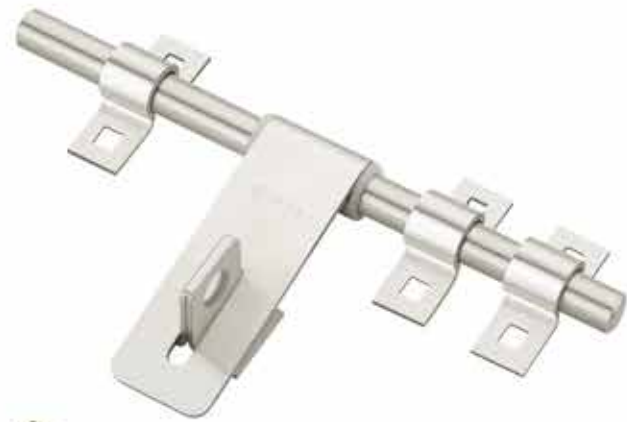

STAINLESS STEEL ALDROP

Code	Finish	Type	UOM	Price (in Rs)	Master Pack
18268	SS			339	
18267	ATQ			559	
18789	Black	14mm x 200mm	Per Pc	609	96
19119	BRG			609	
18275	RG			609	
18277	SS			369	
18276	ATQ			579	
18297	Black	14mm x 250mm	Per Pc	639	96
19120	BRG			639	
18279	RG			639	
18281	SS			399	
18280	ATQ			609	
18793	Black	14mm x 300mm	Per Pc	659	72
19121	BRG			659	
18313	RG			659	

STAINLESS STEEL ALDROP

Code	Finish	Type	UOM	Price (in Rs)	Master Pack
18315	SS			609	
18314	ATQ			829	
19111	Black	16mm x 200mm	Per Pc	879	64
19122	BRG			879	
18317	RG			879	
18322	SS			639	
18319	ATQ			849	
19112	Black	16mm x 250mm	Per Pc	909	64
19124	BRG			909	
18324	RG			909	
18329	SS			659	
18328	ATQ			879	
19113	Black	16mm x 300mm	Per Pc	929	48
19125	BRG			929	
18331	RG			929	

DOOR HINGES

Every angle justified
with prime elegance