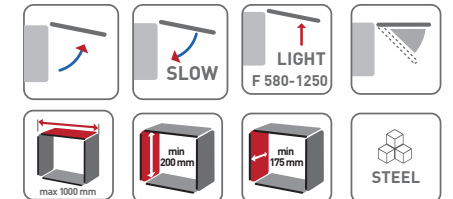

Code	Item Description	Finish	UOM	Price (In Rs)	HSN Code	GST Tax Rate
15227	Weight Capacity = 3.5 to 4.8kg	SS	Per Set	5029	8302	18%