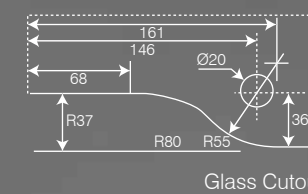

IP130

Load Capacity : Upto 120kg
Dimension (mm) : 3200x1300
Cycle Tested : 5,00,000
(With Out IP/BP)

Code	Price (in Rs) Per Pc
1062	4889

IP01

Bottom patch with SS304 Cover Plates
Finish : SS
Pkg. 20 Pcs

Code	UOM	Price (in Rs) Per Pc
4017	Per Pc	1099