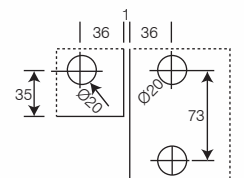

IP09

Too Corner Patch Glass To Glass with SS304 Cover Plates
Finish : SS
Pkg. 20 Pcs

Code	UOM	Price (in Rs) Per Pc
7510	Per Pc	1229