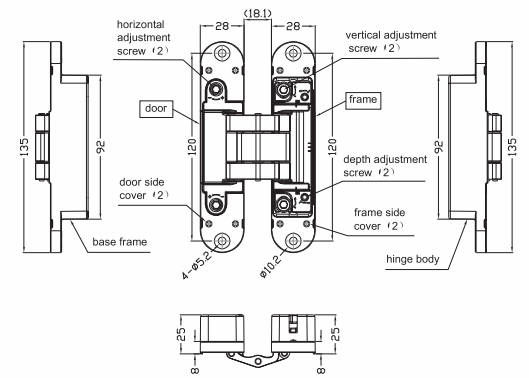

80kg 3d Concealed Hinge

UOM	SS	MAB	BLACK	RG	HSN Code	GST Tax Rate
Code	20975	20976	20977	20978	83021090	18%
Per Pair	Price 8499	8499	8499	11499