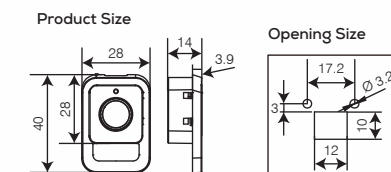

CDL05

Product Code	Description	Finish	UOM	Price	HSN Code	GST
20367	CDL05	Black	Per Set	3,849	8301	18%
20372	CDL05	Gold	Per Set	4,329	8301	18%