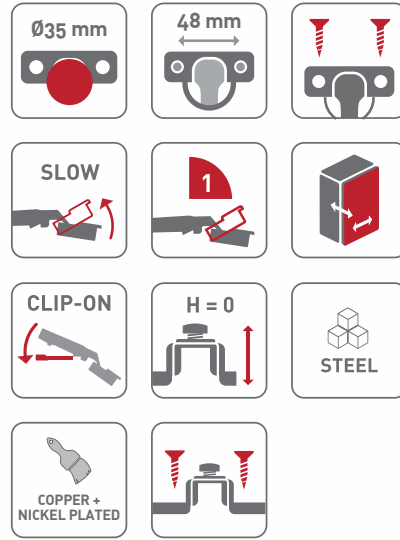

APPLICATION

CHARACTERISTICS