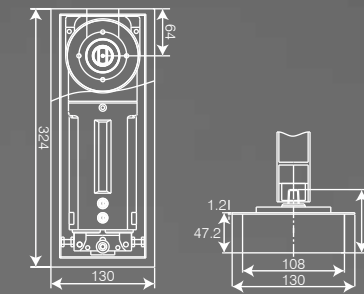

GLASS FITTING

Perfection with dynamic design

SUPER SPRING

Load Capacity : Upto 80kg
Cycle Tested : 10,00,000
L-306 mm X W-108 mm X H-40 mm
Tested as Per : EN 1154
Hold Open : 90 hold open
(Standard)
CE Certified : Yes

Code	Price (in Rs) Per Pc
13533	9449