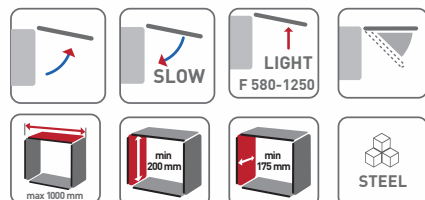

Code	Item Description	Finish	UOM	Price (In Rs)	HSN Code	GST Tax Rate
20764	Weight Capacity = 18kg	Grey	Per Set	10,499	8302	18%