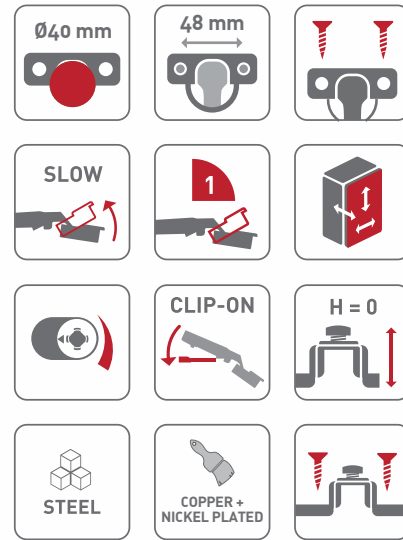

APPLICATION

CHARACTERISTICS