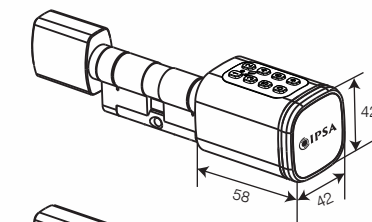

- Fingerprint
- Password
- RFID Card
- Key
- Bluetooth
- OTP Access
- Time Bound Access
- Android
- iOS

Technical Specification

Unlocking Way	Bluetooth, Fingerprint, Password, Card, Mechanical Key, Gateway (Optional)
Colour	Black
Doors Application	Single Wooden Door
Doors Thickness to Fit	35-60mm
Working Voltage	4.5V (3xAAA Batteries)
Low Wattage Alarm	Below 4.8V
Battery Life Span	Support 7,000 Times of Locking & Unlocking
Working Temperature	-20°C - 50°C
Working Humidity	10% - 95%
Data Capacity	Fingerprint - 200 Password - 150 Card - 200

Product Code	Description	Finish	UOM	Price	HSN Code	GST
21073	Series 60 Digital Cylinder Lock	Grey	Per Set	22,990	8301	18%