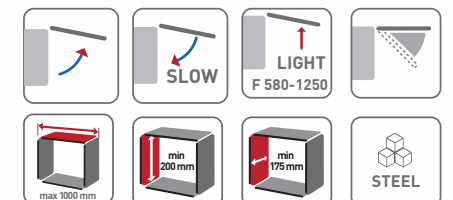

Code	Item Description	Finish	UOM	Price (In Rs)	HSN Code	GST Tax Rate
20765	Weight Capacity = 5.5kg	SS	Per Pc	1269	8302	18%