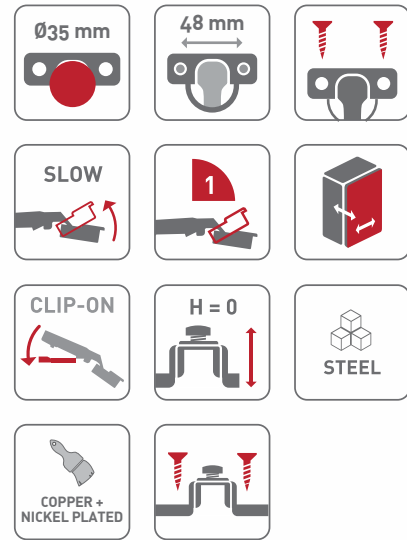

APPLICATION

CHARACTERISTICS

PACKING PAIR

Product Code	Item Description	Size (in Cranks)	Finish	UOM	Prise (In Rs)
12194	SS202 Hydraulic Hinge	0	SS	Per Pair	379
12195	SS202 Hydraulic Hinge	8	SS	Per Pair	389
12196	SS202 Hydraulic Hinge	15	SS	Per Pair	399
8129	SS304 Hydraulic Hinge	0	SS	Per Pair	659
7866	SS304 Hydraulic Hinge	8	SS	Per Pair	679
8709	SS304 Hydraulic Hinge	15	SS	Per Pair	699

F SERIES

SOFT CLOSE CABINET HINGE

F Series Soft Close Cabinet Hinge
for 14-21mm Door Thickness

Open Degree : 110°
Height of Hinge cup : 11.5mm
Diameter of Hinge Cup : 35mm
Recommended Door Thickness : 14-21mm