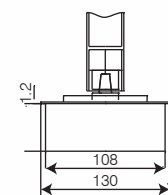

GLASS FITTING

Perfection with dynamic design

SUPER SPRING

Load Capacity : Upto 80kg
Cycle Tested : 10,00,000
L-306 mm X W-108 mm X H-40 mm
Tested as Per : EN 1154
Hold Open : 90 hold open
(Standard)
CE Certified : Yes

Code	Price (in Rs) Per Pc
13533	9449

IP02

Top patch with SS304 Cover Plates
Finish : SS
Pkg. 20 Pcs

Code	UOM	Price (in Rs) Per Pc
7492	Per Pc	1149

IP130

Load Capacity : Upto 120kg
Dimension (mm) : 3200x1300
Cycle Tested : 5,00,000
(With Out IP/BP)

Code	Price (in Rs) Per Pc
1062	4889

IP01

Bottom patch with SS304 Cover Plates
Finish : SS
Pkg. 20 Pcs

Code	UOM	Price (in Rs) Per Pc
4017	Per Pc	1099

IPFS90

Load Capacity : 90kg
Cycle Tested : 3,00,000

Code	Price (in Rs) Per Pc
10912	3459

IP05

Bottom patch lock and cylinder with SS304 Cover Plates
Finish : SS
Pkg. 20 Pcs

Code	UOM	Price (in Rs) Per Pc
11923	Per Pc	2469