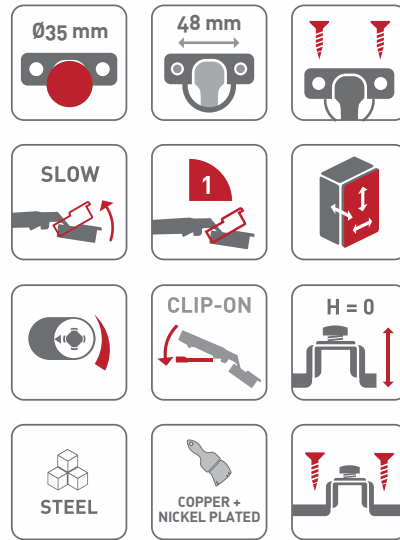

APPLICATION

CHARACTERISTICS

PACKING PAIR

Product Code	Item Description	Size (in Cranks)	Finish	UOM	Prise (In Rs)
6112	Z Series 3D Soft Close Cabinet Hinge (Knight Edition)	0	BLACK	Per Pair	376
6113		8	BLACK	Per Pair	385
6118		15	BLACK	Per Pair	394

Y SERIES

SOFT CLOSE SLIDE ON CABINET HINGE

Soft Close Hydraulic Hinge 4 hole
Soft Close Hydraulic Hinges
for 14-21mm Door Thickness

Open Degree : 110°
Height of Hinge cup : 11.5mm
Diameter of Hinge Cup : 35mm
Recommended Door Thickness : 14-21mm

LAUNCHING SOON