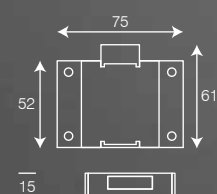

BROWN LOCK

Drawer Lock with Normal Key

Code	Price (in Rs) Per Pc	Inner Pack	Master Pack
14125	153	10	600

UNIVERSAL LOCK

Code	Price (in Rs) Per Pc	Inner Pack	Master Pack
12692	409	10	240

ARMOUR LOCK

Armour Drawer Lock With Dimple Key					
Code	Size (In mm)	Finish	Price (in Rs) Per Pc	Inner Pack	Master Pack
5652	20	SS	419	1	100
4387	20	MAB	439	1	100
4386	20	BLACK	459	1	100
4402	20	RG	459	1	100
7225	25	SS	459	1	100
4389	25	MAB	489	1	100
4388	25	BLACK	509	1	100
4407	25	RG	509	1	100
Armour Wardrobe Lock With Dimple Key					
Code	Size (In mm)	Finish	Price (in Rs) Per Pc	Inner Pack	Master Pack
8052	20-25	SS	609	1	40
8075	20-25	MAB	629	1	40
4394	20-25	BLACK	669	1	40
8076	20-25	RG	669	1	40
5478	30-35	SS	649	1	40
5472	30-35	MAB	679	1	40
4396	30-35	BLACK	709	1	40
5473	30-35	RG	709	1	40