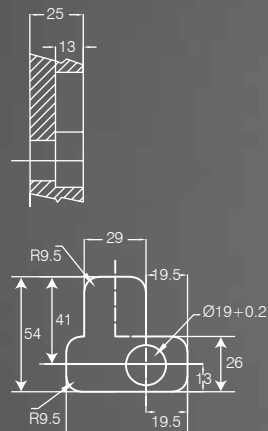

DL 02 | DL 03

Wardrobe Lock

Code	Size (In mm)	Price (in Rs) Per Pc	Inner Pack	Master Pack
4130	22 (Small)	399	10	80
4616	22 (Big)	589	10	80
5332	25 (Big)	599	10	80